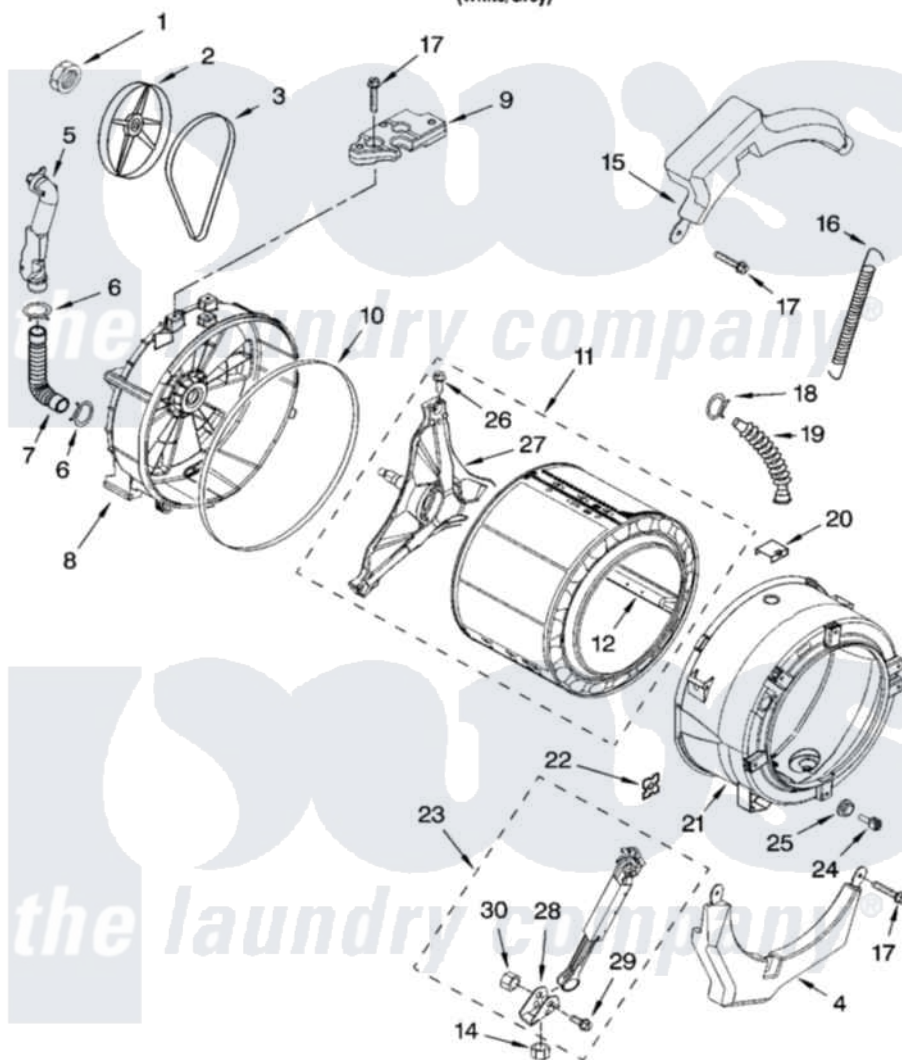

Whirlpool WFW8410SW0 06 - TUB AND BASKET PARTS, OPTIONAL PARTS (NOT INCLUDED)

TUB AND BASKET PARTS

For Model: WFW8410SW0
(White/Grey)

8181406

7

Whirlpool [Residential Whirlpool WFW8410SW0 Washer Parts](#) Parts Diagram 06 - TUB AND BASKET PARTS, OPTIONAL PARTS (NOT INCLUDED).
Click on the part number to view part

Item	Original Part Number	Replaced By	Status	Part Description
1	8533999	W10283361		Nut, Pulley
2	8540088C			Pulley
3	8540348	8540101		Belt, Drive
4	8540600	W10200297		Counterwgt
5	8540737	W10112169		Pipe, Ventilation
6	8540010	W10208156		Clamp
7	8540019			Hose, Exhaust
8	8540920	280253		Tub-Outer
9	8540604			Counterweight, Rear
10	8540090	W10111158		Gasket
11	8540357			Basket, Complete
12	8540360			Baffle, Tub
14	8534084			Nut, Shock Absorber Mounting
15	8540598	W10200296		Counterwgt
16	W10010360	280159		Spring

17	8540292	W10182109	Screw-Kit
18	3363365		Clamp, Hose
19	8540015		Hose, Exhaust
20	8540092		Clamp, Tub
21	W10031770	280253	Tub-Outer
22	8540072	8182512	Nut, Push-In
23	8540852	W10480711	Shock-Absr
24	8540226	8181705	Ntc
25	8540766		Seal, Rubber
26	8540382		Screw
27	8540342		Crosspiece Assembly
28	8540940		Bracket, Shock Absorber Mounting
29	8540841		Bolt, Shock Brkt.
30	8540842		Nut, Shock Brkt.
	72017		Paint, Touch-Up
"	350938		Paint, Pressurized Spray B
"	350930		Paint, Pressurized Spray B
"	799344		Paint, Touch-Up)
"	BLANK	Not Available	ACCESSORY PARTS
"	285863		Water System Parts