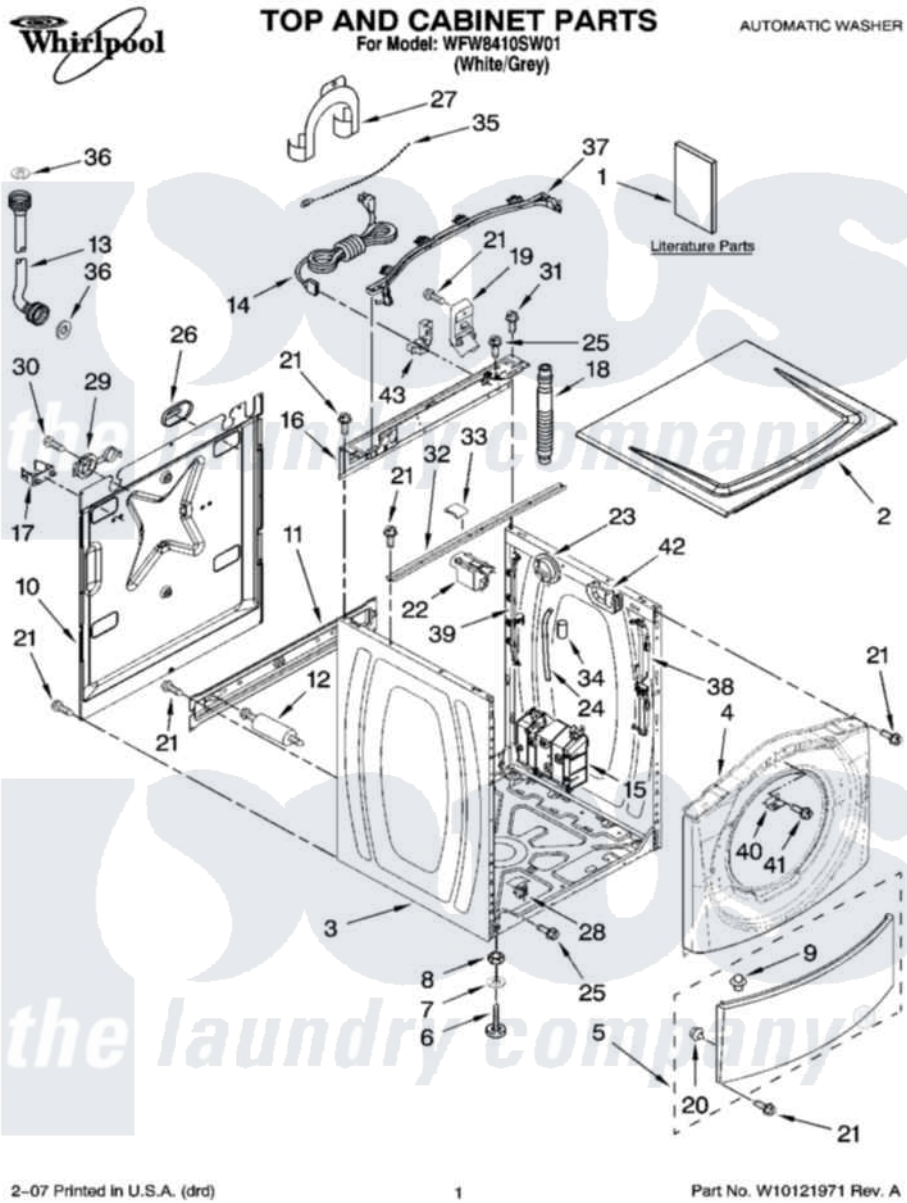

# Whirlpool WFW8410SW01 01 - TOP AND CABINET PARTS

Whirlpool Residential Whirlpool WFW8410SW01 Washer Parts Parts Diagram 01 - TOP AND CABINET PARTS  
 Click on the part number to view part

Item	Original Part Number	Replaced By	Status	Part Description
1	W10118196		Not Available	Use & Care Guide
"	W10071730		Not Available	Tech Sheet
"	W10063540		Not Available	Energy Guide
"	W10063570		Not Available	Quick Start Guide
2	8540716	<a href="#">W10303994</a>		Top
3	8540548	<a href="#">W10410294</a>		Cabinet
4	8540572	<a href="#">8540746</a>		Panel
5	8540813	<a href="#">8540664</a>		Toe Panel
6	389102	<a href="#">W10001130</a>		Foot, Leveling
7	<a href="#">487576</a>			Washer, Nylon
8	<a href="#">3359452</a>			Nut, Lock
9	<a href="#">8518891</a>			Rivet
10	<a href="#">8540580</a>			Panel, Rear
11	<a href="#">8540581</a>			Brace, Transport
12	8540199	<a href="#">W10285622</a>		Bolt
13	8571377	<a href="#">89503</a>		Hose-Inlet