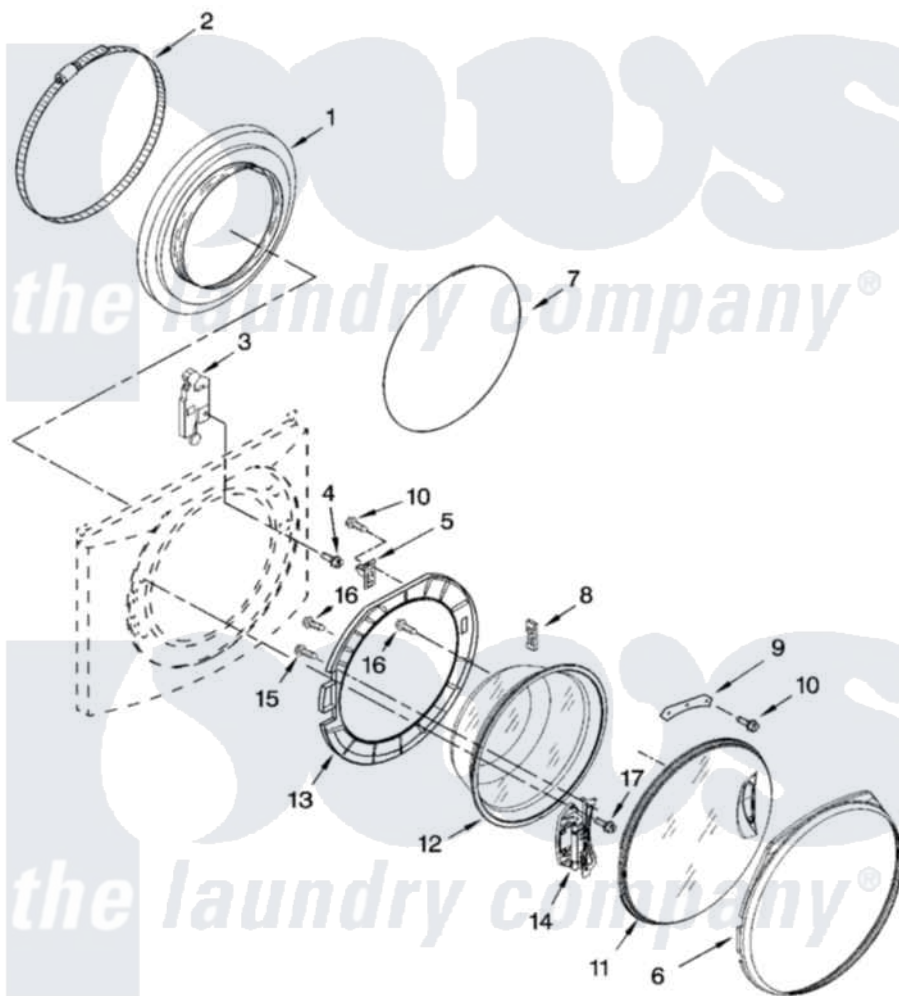

# Whirlpool WFW8410SW01 02 - DOOR AND LATCH PARTS

## DOOR AND LATCH PARTS

For Model: WFW8410SW01  
(White/Grey)

W10121971

3

Whirlpool [Residential Whirlpool WFW8410SW01 Washer Parts](#) Parts Diagram 02 - DOOR AND LATCH PARTS

[Click on the part number to view part](#)

Item	Original Part Number	Replaced By	Status	Part Description
1	8540952	<a href="#">W10111435</a>		Bellow
2	<a href="#">8540108</a>			Clamp, Bellow To Tub
3	8540772	<a href="#">W10253483</a>		Lock, Door
4	<a href="#">8540725</a>			Screw
5	8540221	<a href="#">W10111148</a>		Strike
6	<a href="#">8540533</a>			Trim Ring, Outer Door
7	8540107	<a href="#">W10217563</a>		Clamp, Bellow To Front Panel
8	<a href="#">8540115</a>			Clamp, Support
9	<a href="#">8540114</a>			Clamp, Glass
10	8540513	<a href="#">8182214</a>		Screw
11	<a href="#">8540588</a>			Frame, Door Front Assembly
12	8540428	<a href="#">W10388315</a>		Glass, Door
13	8540891	<a href="#">W10138523</a>		Frame, Door Back Support
14	8540416	<a href="#">W10118967</a>		Hinge, Door
15	8540284	<a href="#">8181660</a>		Screw
16	8540282	<a href="#">8181661</a>		Screw, Actuator