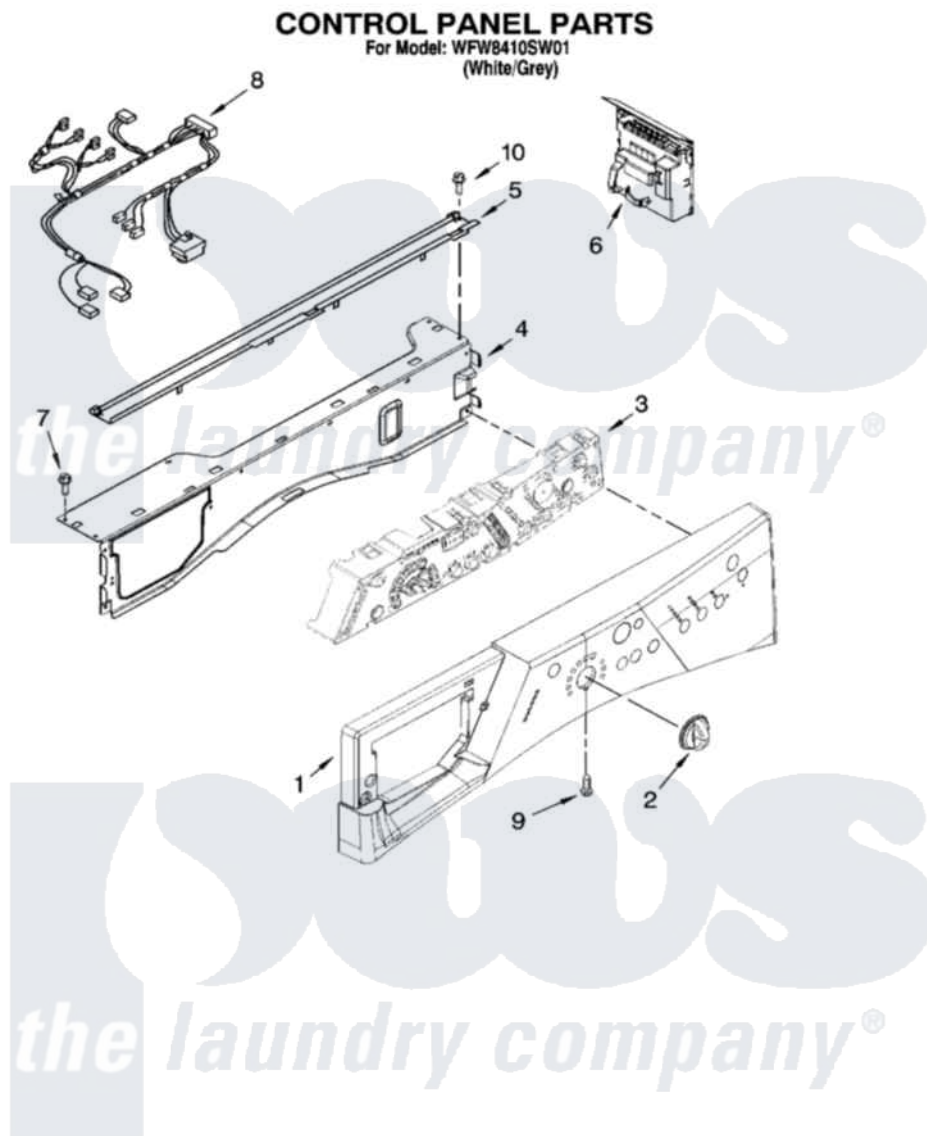

Whirlpool WFW8410SW01 03 - CONTROL PANEL PARTS

4

W10121971

Whirlpool [Residential Whirlpool WFW8410SW01 Washer Parts](#) Parts Diagram 03 - CONTROL PANEL PARTS
Click on the part number to view part

Item	Original Part Number	Replaced By	Status	Part Description
1	8571908	W10099594		Panel, Control
2	8574963			Knob, Control
3	8571919			User Interface
4	8540558	W10240776		Brace, Top Front
5	8540839			Channel, Water
6	W10063510	W10205842		Control-Elec
7	3390647	488729		Screw
8	8540882	W10184855		Harness, Wiring
9	8540282	8181661		Screw, Actuator
10	W10015090	489442		Screw 3 2217757 Roller, Front