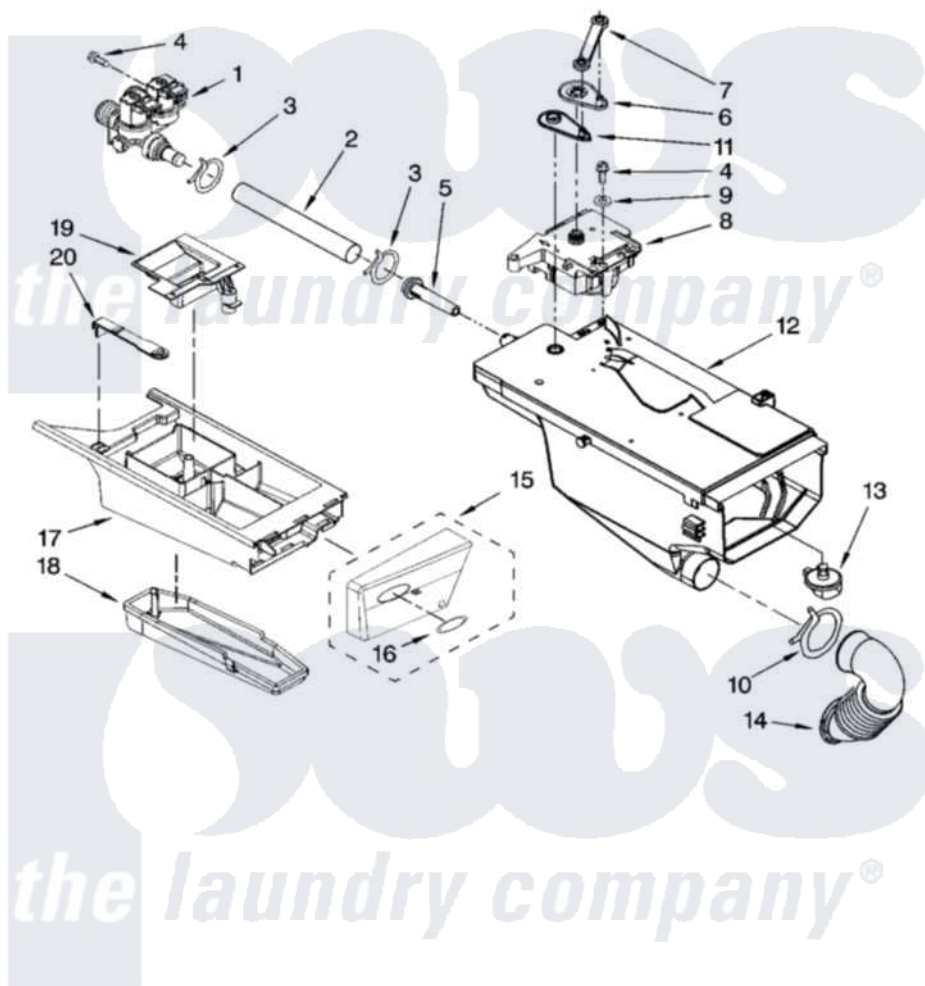

**DISPENSER PARTS**

For Model: WFW8410SW01  
(White/Grey)

W10121971

5

Whirlpool [Residential Whirlpool WFW8410SW01 Washer Parts](#) Parts Diagram 04 - DISPENSER PARTS

[Click on the part number to view part](#)

Item	Original Part Number	Replaced By	Status	Part Description
1	<a href="#">8540751</a>			Valve, Water Inlet
2	<a href="#">8540065</a>			Hose, Valve To Dispenser
3	370450	<a href="#">596669</a>		Clamp, Manifold
4	8540282	<a href="#">8181661</a>		Screw, Actuator
5	8540042	<a href="#">8183181</a>		Nozzle, Inlet
6	<a href="#">8540393</a>			Cam, Actuator
7	<a href="#">8540394</a>			Lever, Water Distribution
8	8540041	<a href="#">W10143586</a>		Actuator
9	VS611	<a href="#">8526417</a>		Washer
10	<a href="#">8281276</a>			Clamp, Hose
11	<a href="#">8540395</a>			Connection, Lever
12	<a href="#">8540058</a>			Dispenser
13	<a href="#">8540053</a>			Nozzle, Distribution
14	<a href="#">8540063</a>			Hose, Dispenser To Tub
15	<a href="#">8571947</a>			Handle, Drawer
16	<a href="#">8303811</a>			Badge, Assembly