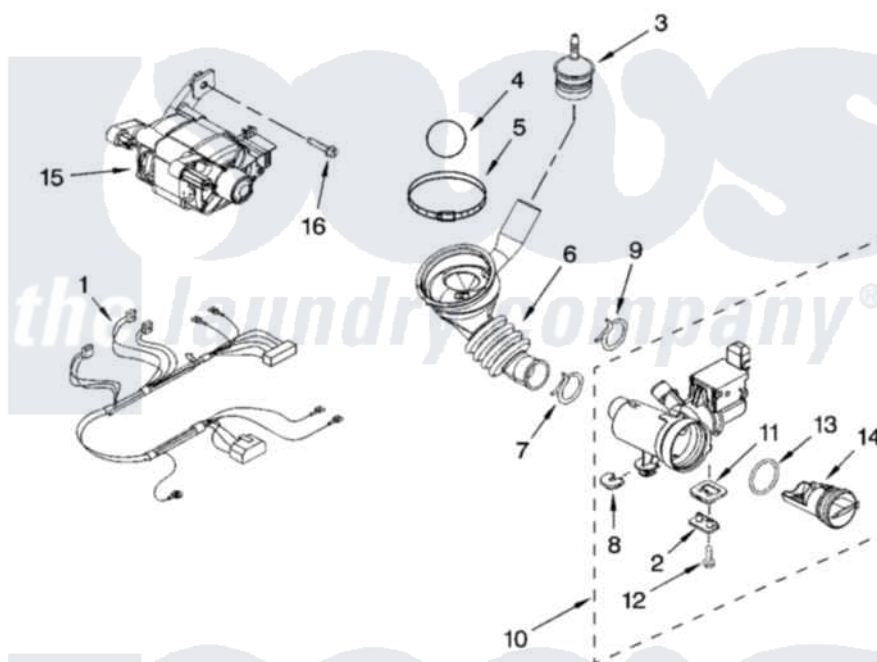

Whirlpool WFW8410SW01 05 - PUMP AND MOTOR PARTS

PUMP AND MOTOR PARTS

For Model: WFW8410SW01
(White/Grey)

6

W10121971

Whirlpool [Residential Whirlpool WFW8410SW01 Washer Parts](#) Parts Diagram 05 - PUMP AND MOTOR PARTS

[Click on the part number to view part](#)

Item	Original Part Number	Replaced By	Status	Part Description
1	8540525	W10204534		Harns-Wire
2	8540033			Cap, Right Foot
3	8540180	W10405608		Air Trap
4	8540013			Ball
5	8540008			Clamp
6	8540012			Hose, Tub To Pump
7	370448	616099		Clamp
8	W10034820			Foot, Rubber
9	356138			Clamp, Hose
10	8540024	W10130913		Pump
11	W10034830			Foot, Rubber
12	8533964			Screw, 10-16 X 1.25
13	8540025	W10130913		Pump
14	8540996	W10130913		Pump
15	8540625	W10140581		Motor, Drive
16	8540134			Bolt, Motor