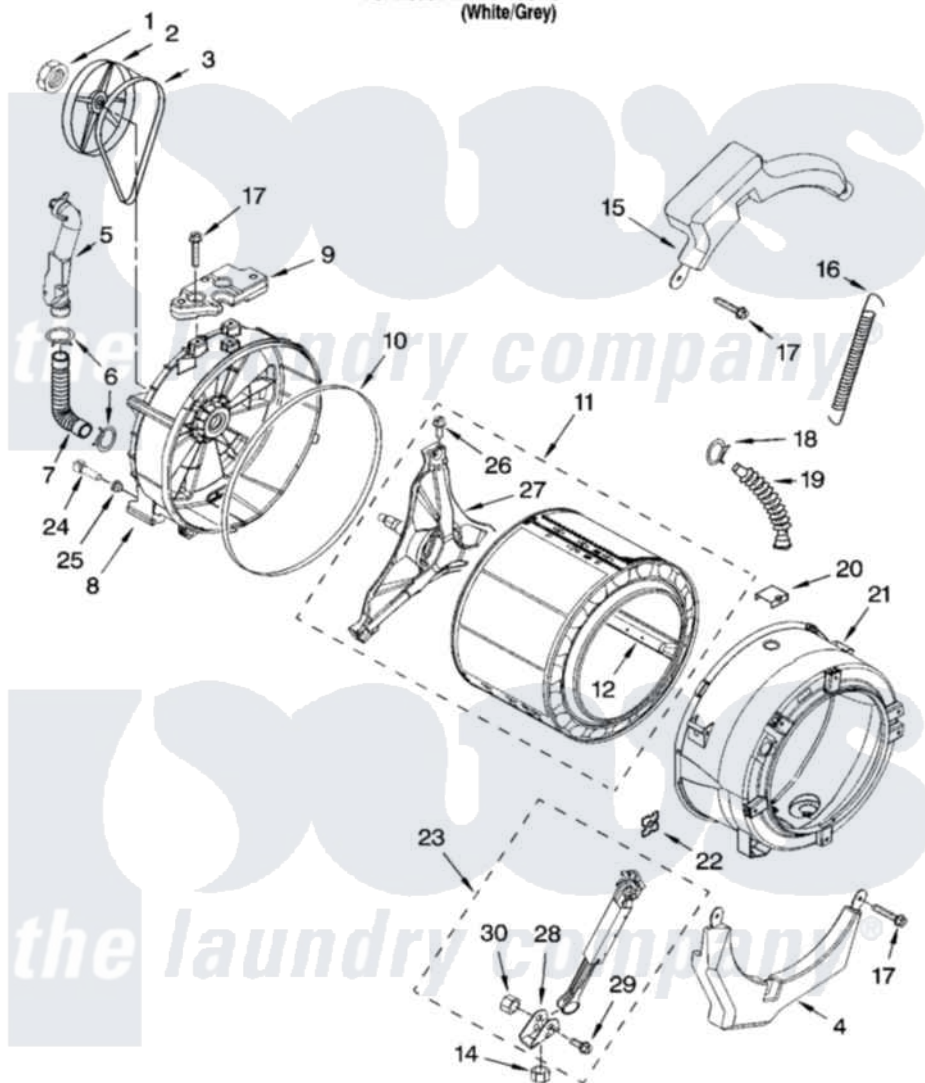

Whirlpool WFW8410SW01 06 - TUB AND BASKET PARTS, OPTIONAL PARTS (NOT INCLUDED)

**TUB AND BASKET PARTS**

For Model: WFW8410SW01  
(White/Grey)

W10121971

7

Whirlpool [Residential Whirlpool WFW8410SW01 Washer Parts](#) Parts Diagram 06 - TUB AND BASKET PARTS, OPTIONAL PARTS (NOT INCLUDED).  
Click on the part number to view part

Item	Original Part Number	Replaced By	Status	Part Description
1	8533999	<a href="#">W10283361</a>		Nut, Pulley
2	<a href="#">8540088C</a>			Pulley
3	<a href="#">8540101</a>			Belt, Drive
4	8540600	<a href="#">W10200297</a>		Counterwgt
5	8540737	<a href="#">W10112169</a>		Pipe, Ventilation
6	8540010	<a href="#">W10208156</a>		Clamp
7	<a href="#">8540019</a>			Hose, Exhaust
8	W10112660	<a href="#">280253</a>		Tub-Outer
9	<a href="#">8540604</a>			Counterweight, Rear
10	8540090	<a href="#">W10111158</a>		Gasket
11	<a href="#">8540357</a>			Basket, Complete
12	<a href="#">8540360</a>			Baffle, Tub
14	<a href="#">8534084</a>			Nut, Shock Absorber Mounting
15	8540598	<a href="#">W10200296</a>		Counterwgt
16	W10010360	<a href="#">280159</a>		Spring

17	W10094780	<a href="#">W10182109</a>	Screw-Kit
18	<a href="#">3363365</a>		Clamp, Hose
19	<a href="#">8540015</a>		Hose, Exhaust
20	<a href="#">8540092</a>		Clamp, Tub
21	W10112661	<a href="#">280253</a>	Tub-Outer
22	8540072	<a href="#">8182512</a>	Nut, Push-In
23	W10084740	<a href="#">W10480711</a>	Shock-Absr
24	8540226	<a href="#">8181705</a>	Ntc
25	<a href="#">8540766</a>		Seal, Rubber
26	<a href="#">8540382</a>		Screw
27	<a href="#">8540342</a>		Crosspiece Assembly
28	<a href="#">8540940</a>		Bracket, Shock Absorber Mounting
29	<a href="#">8540841</a>		Bolt, Shock Brkt.
30	<a href="#">8540842</a>		Nut, Shock Brkt.
	<a href="#">72017</a>		Paint, Touch-Up
"	<a href="#">350938</a>		Paint, Pressurized Spray B
"	<a href="#">350930</a>		Paint, Pressurized Spray B
"	<a href="#">799344</a>		Paint, Touch-Up )
"	BLANK	Not Available	ACCESSORY PARTS
"	<a href="#">285863</a>		Water System Parts