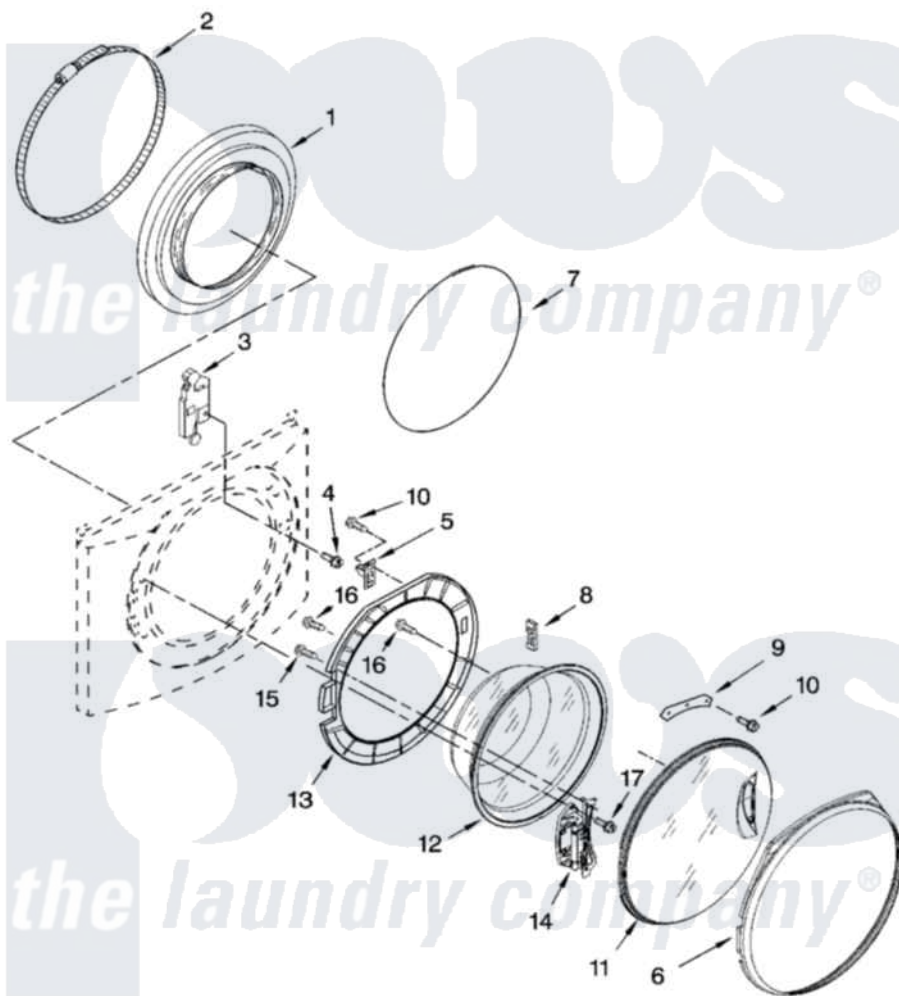

# Whirlpool WFW8410SW02 02 - DOOR AND LATCH PARTS

## DOOR AND LATCH PARTS

For Model: WFW8410SW02  
(White/Grey)

W10205678

3

Whirlpool [Residential Whirlpool WFW8410SW02 Washer Parts](#) Parts Diagram 02 - DOOR AND LATCH PARTS

[Click on the part number to view part](#)