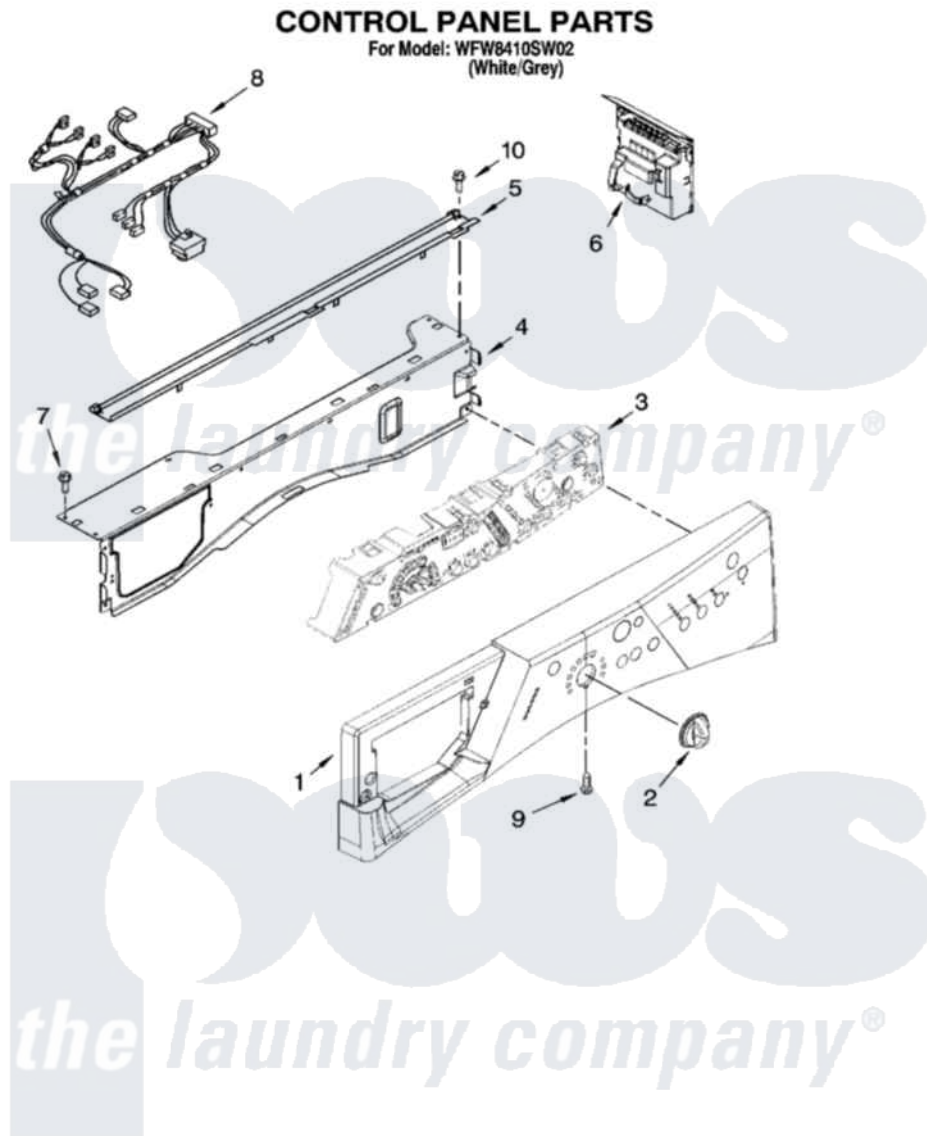

# Whirlpool WFW8410SW02 03 - CONTROL PANEL PARTS

4

W10205678

Whirlpool [Residential Whirlpool WFW8410SW02 Washer Parts](#) Parts Diagram 03 - CONTROL PANEL PARTS  
Click on the part number to view part

Item	Original Part Number	Replaced By	Status	Part Description
1	<a href="#">W10099594</a>			Panel, Control
2	<a href="#">8574963</a>			Knob, Control
3	<a href="#">8571919</a>			User Interface
4	W10161692	<a href="#">W10240776</a>		Brace, Top Front
5	<a href="#">8540839</a>			Channel, Water
6	W10160255	<a href="#">W10205842</a>		Control-Elec
7	3390647	<a href="#">488729</a>		Screw
8	<a href="#">W10184855</a>			Harness, Wiring
9	8540282	<a href="#">8181661</a>		Screw, Actuator
10	W10015090	<a href="#">489442</a>		Screw 3 2217757 Roller, Front