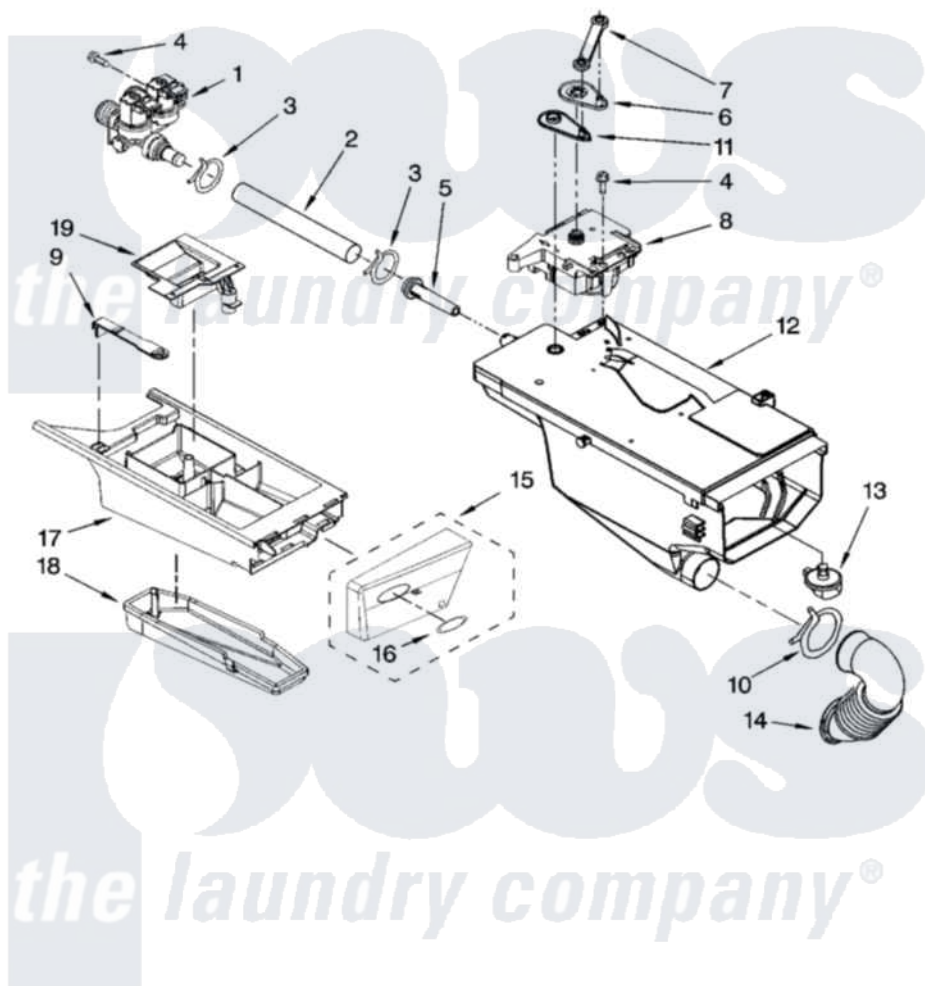

DISPENSER PARTS

For Model: WFW8410SW02
(White/Grey)

W10205678

5

Whirlpool [Residential Whirlpool WFW8410SW02 Washer Parts](#) Parts Diagram 04 - DISPENSER PARTS
Click on the part number to view part

Item	Original Part Number	Replaced By	Status	Part Description
1	8540751			Valve, Water Inlet
2	8540065			Hose, Valve To Dispenser
3	370450	596669		Clamp, Manifold
4	8540282	8181661		Screw, Actuator
5	8540042	8183181		Nozzle, Inlet
6	8540393			Cam, Actuator
7	8540394			Lever, Water Distribution
8	W10143587	W10143586		Actuator
9	8540400	8181721		Hook, Drawer
10	8281276			Clamp, Hose
11	8540395			Connection, Lever
12	8540058			Dispenser
13	8540053			Nozzle, Distribution
14	8540063			Hose, Dispenser To Tub
15	8571947			Handle, Drawer
16	W10117943	8303811		Badge, Assembly