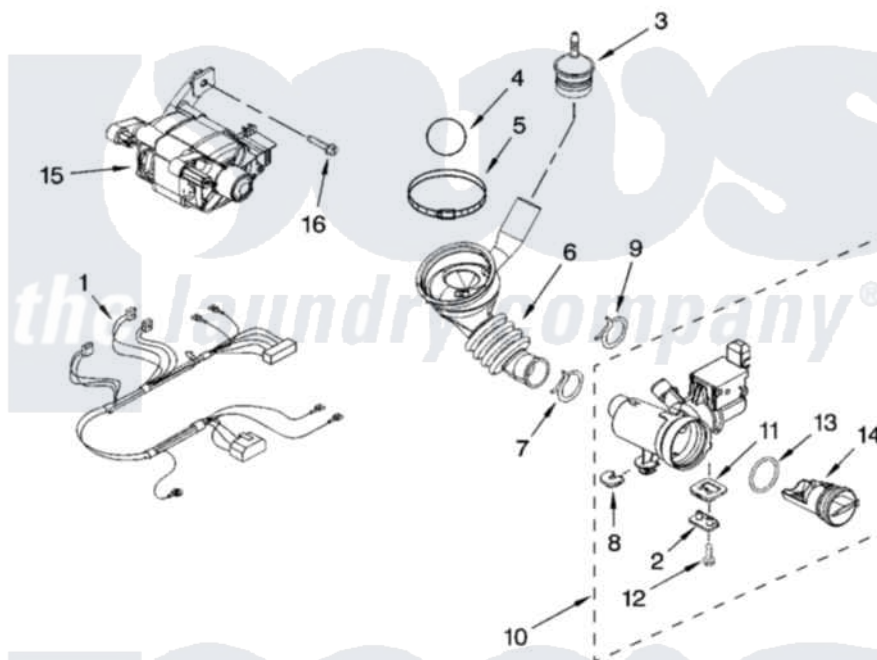

Whirlpool WFW8410SW02 05 - PUMP AND MOTOR PARTS

PUMP AND MOTOR PARTS

For Model: WFW8410SW02
(White/Grey)

6

W10205678

Whirlpool [Residential Whirlpool WFW8410SW02 Washer Parts](#) Parts Diagram 05 - PUMP AND MOTOR
PARTS

[Click on the part number to view part](#)

Item	Original Part Number	Replaced By	Status	Part Description
1	W10166993	W10204534		Harns-Wire
2	8540033			Cap, Right Foot
3	8540180	W10405608		Air Trap
4	8540013			Ball
5	8540008			Clamp
6	8540012			Hose, Tub To Pump
7	370448	616099		Clamp
8	W10034820			Foot, Rubber
9	356138			Clamp, Hose
10	W10130913			Pump
11	W10034830			Foot, Rubber
12	8533964			Screw, 10-16 X 1.25
13	8540025	W10130913		Pump
14	8540996	W10130913		Pump
15	W10140581			Motor, Drive
16	8540134			Bolt, Motor