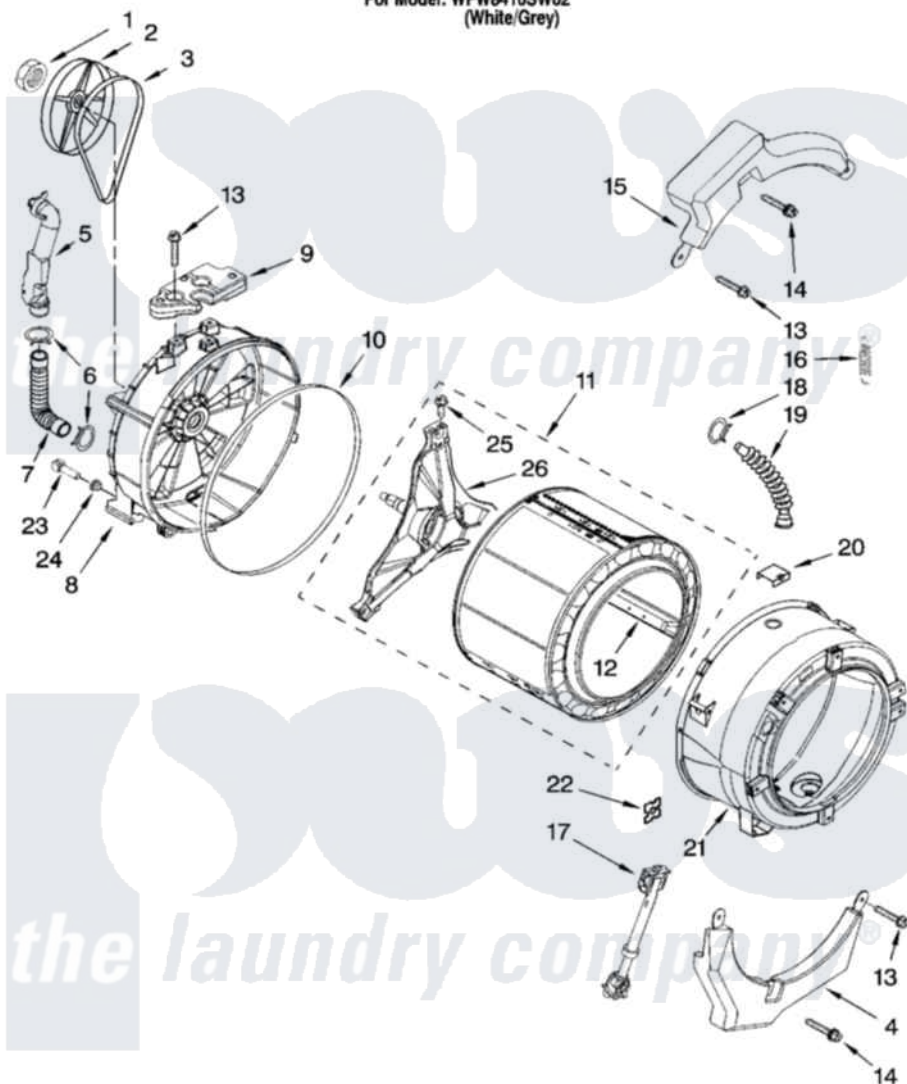

**Whirlpool WFW8410SW02 06 - TUB AND BASKET PARTS, OPTIONAL PARTS (NOT INCLUDED)**

**TUB AND BASKET PARTS**

For Model: WFW8410SW02  
(White/Grey)

W10205678

7

Whirlpool [Residential Whirlpool WFW8410SW02 Washer Parts Diagram 06 - TUB AND BASKET PARTS, OPTIONAL PARTS \(NOT INCLUDED\)](#)  
Click on the part number to view part

Item	Original Part Number	Replaced By	Status	Part Description
1	8533999	<a href="#">W10283361</a>		Nut, Pulley
2	<a href="#">8540088C</a>			Pulley
3	<a href="#">8540101</a>			Belt, Drive
4	W10151304	<a href="#">W10200297</a>		Counterwgt
5	<a href="#">W10112169</a>			Pipe, Ventilation
6	8540010	<a href="#">W10208156</a>		Clamp
7	<a href="#">8540019</a>			Hose, Exhaust
8	W10112660	<a href="#">280253</a>		Tub-Outer
9	<a href="#">8540604</a>			Counterweight, Rear
10	8540090	<a href="#">W10111158</a>		Gasket
11	<a href="#">8540357</a>			Basket, Complete
12	<a href="#">8540360</a>			Baffle, Tub
13	W10094780	<a href="#">W10182109</a>		Screw-Kit
14	W10174473	<a href="#">W10182109</a>		Screw-Kit
15	W10151303	<a href="#">W10200296</a>		Counterwgt

16	W10010360	<a href="#">280159</a>	Spring
17	W10159465	<a href="#">W10163171</a>	Shock Absorber
18	<a href="#">3363365</a>		Clamp, Hose
19	<a href="#">8540015</a>		Hose, Exhaust
20	<a href="#">8540092</a>		Clamp, Tub
21	W10112661	<a href="#">280253</a>	Tub-Outer
22	8540072	<a href="#">8182512</a>	Nut, Push-In
23	8540226	<a href="#">8181705</a>	Ntc
24	<a href="#">8540766</a>		Seal, Rubber
25	<a href="#">8540382</a>		Screw
26	<a href="#">8540342</a>		Crosspiece Assembly
	<a href="#">72017</a>		Paint, Touch-Up
"	<a href="#">350938</a>		Paint, Pressurized Spray B
"	<a href="#">350930</a>		Paint, Pressurized Spray B
"	<a href="#">799344</a>		Paint, Touch-Up )
"	BLANK	Not Available	ACCESSORY PARTS
"	<a href="#">285863</a>		Water System Parts
"	<a href="#">W10135699</a>		Affresh Odor Remover