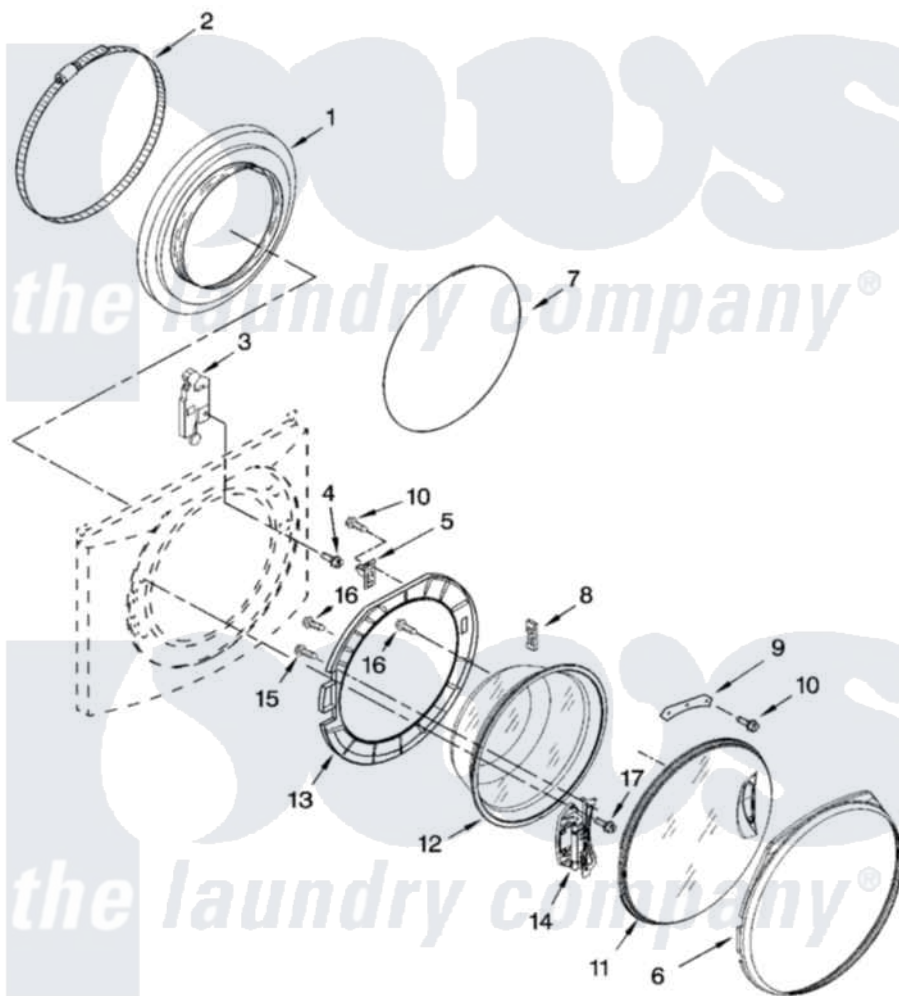

Whirlpool WFW8410SW03 02 - DOOR AND LATCH PARTS

DOOR AND LATCH PARTS

For Model: WFW8410SW03
(White/Grey)

W10238202

3

Whirlpool [Residential Whirlpool WFW8410SW03 Washer Parts](#) Parts Diagram 02 - DOOR AND LATCH PARTS

[Click on the part number to view part](#)

Item	Original Part Number	Replaced By	Status	Part Description
1	8540952	W10111435		Bellow
2	8540108			Clamp, Bellow To Tub
3	8540772	W10253483		Lock, Door
4	8540725			Screw
5	8540221	W10111148		Strike
6	8540533			Trim Ring, Outer Door
7	8540107	W10217563		Clamp, Bellow To Front Panel
8	8540115			Clamp, Support
9	8540114			Clamp, Glass
10	8540513	8182214		Screw
11	8540588			Frame, Door Front Assembly
12	W10112078	W10388315		Glass, Door
13	W10138523			Frame, Door Back Support
14	8540416	W10118967		Hinge, Door
15	8540284	8181660		Screw
16	8540282	8181661		Screw, Actuator