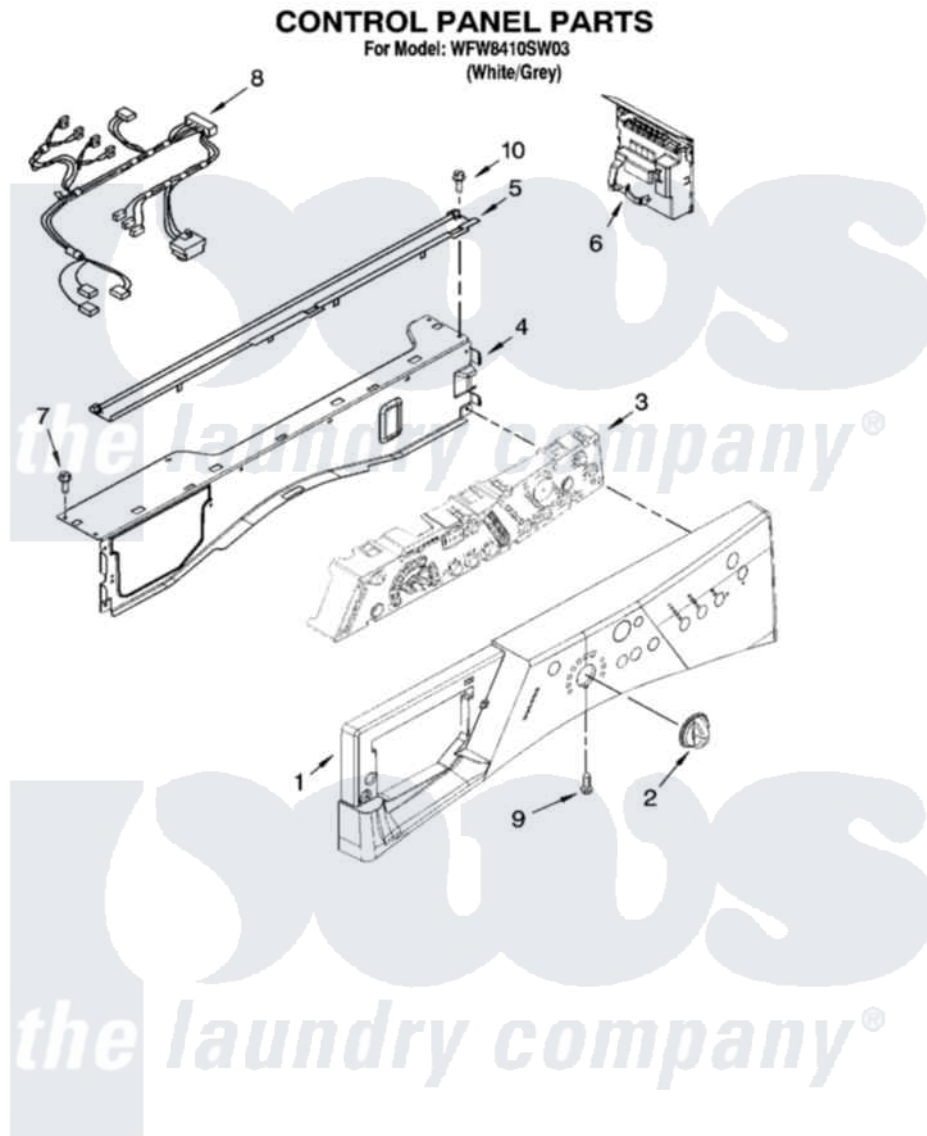

Whirlpool WFW8410SW03 03 - CONTROL PANEL PARTS

4

W10238202

Whirlpool [Residential Whirlpool WFW8410SW03 Washer Parts](#) Parts Diagram 03 - CONTROL PANEL PARTS
Click on the part number to view part

Item	Original Part Number	Replaced By	Status	Part Description
1	W10099594			Panel, Control
2	8574963			Knob, Control
3	8571919			User Interface
4	W10161692	W10240776		Brace, Top Front
5	8540839			Channel, Water
6	W10217411	W10246291		Control-Elec
7	3390647	488729		Screw
8	W10201875			Harness, Wiring
9	8540282	8181661		Screw, Actuator
10	W10015090	489442		Screw 3 2217757 Roller, Front