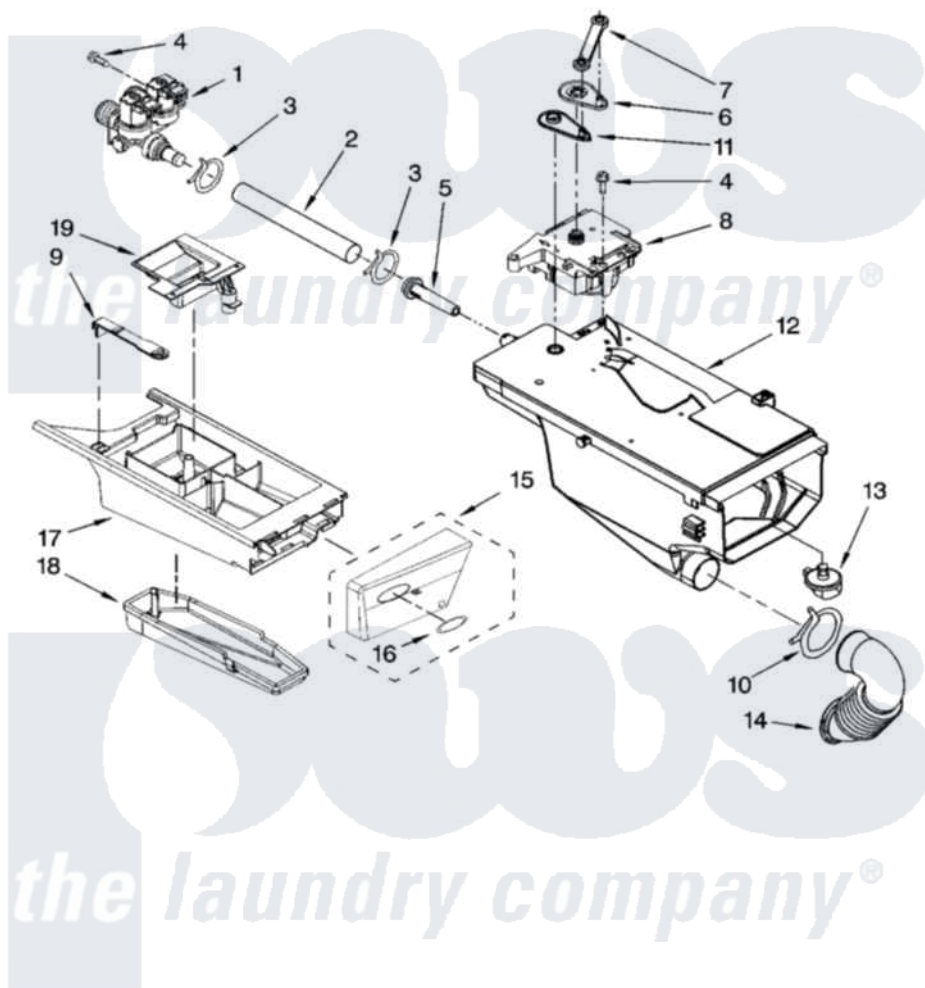

DISPENSER PARTS

For Model: WFW8410SW03
(White/Grey)

W10238202

5

Whirlpool [Residential Whirlpool WFW8410SW03 Washer Parts](#) Parts Diagram 04 - DISPENSER PARTS
Click on the part number to view part

Item	Original Part Number	Replaced By	Status	Part Description
1	8540751			Valve, Water Inlet
2	8540065			Hose, Valve To Dispenser
3	370450	596669		Clamp, Manifold
4	8540282	8181661		Screw, Actuator
5	8540042	8183181		Nozzle, Inlet
6	8540393			Cam, Actuator
7	8540394			Lever, Water Distribution
8	W10143587	W10143586		Actuator
9	8540400	8181721		Hook, Drawer
10	8281276			Clamp, Hose
11	8540395			Connection, Lever
12	8540058			Dispenser
13	8540053			Nozzle, Distribution
14	8540063			Hose, Dispenser To Tub
15	8571947			Handle, Drawer
16	W10117943	8303811		Badge, Assembly