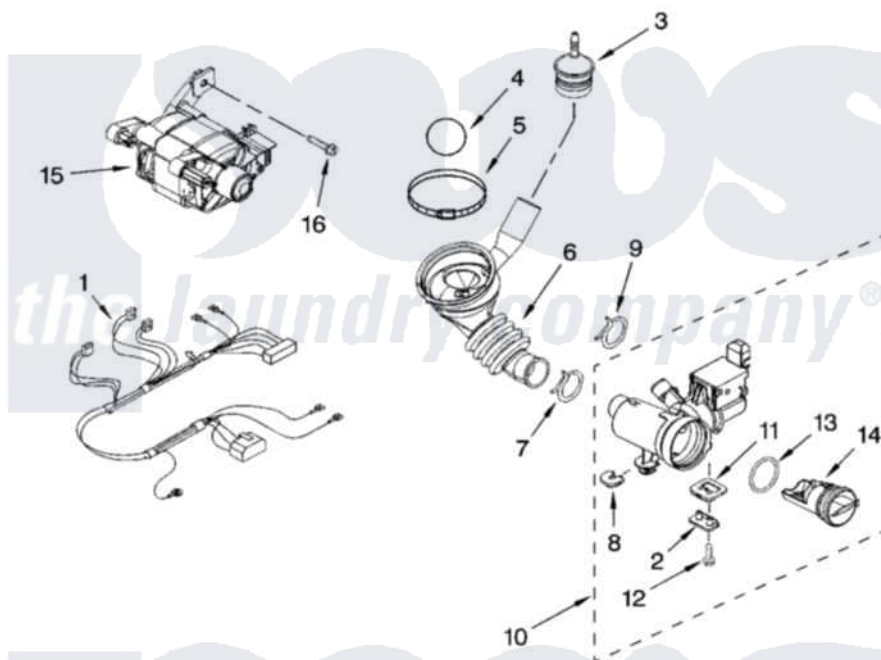

Whirlpool WFW8410SW03 05 - PUMP AND MOTOR PARTS

PUMP AND MOTOR PARTS

For Model: WFW8410SW03
(White/Grey)

6

W10238202

Whirlpool [Residential Whirlpool WFW8410SW03 Washer Parts](#) Parts Diagram 05 - PUMP AND MOTOR PARTS

Click on the part number to view part

Item	Original Part Number	Replaced By	Status	Part Description
1	W10201879			Harness, Motor
2	8540033			Cap, Right Foot
3	8540180	W10405608		Air Trap
4	8540013			Ball
5	8540008			Clamp
6	8540012			Hose, Tub To Pump
7	370448	616099		Clamp
8	W10034820			Foot, Rubber
9	356138			Clamp, Hose
10	W10130913			Pump
11	W10034830			Foot, Rubber
12	8533964			Screw, 10-16 X 1.25
13	8540025	W10130913		Pump
14	8540996	W10130913		Pump
15	W10171902			Motor, Drive
16	8540134			Bolt, Motor