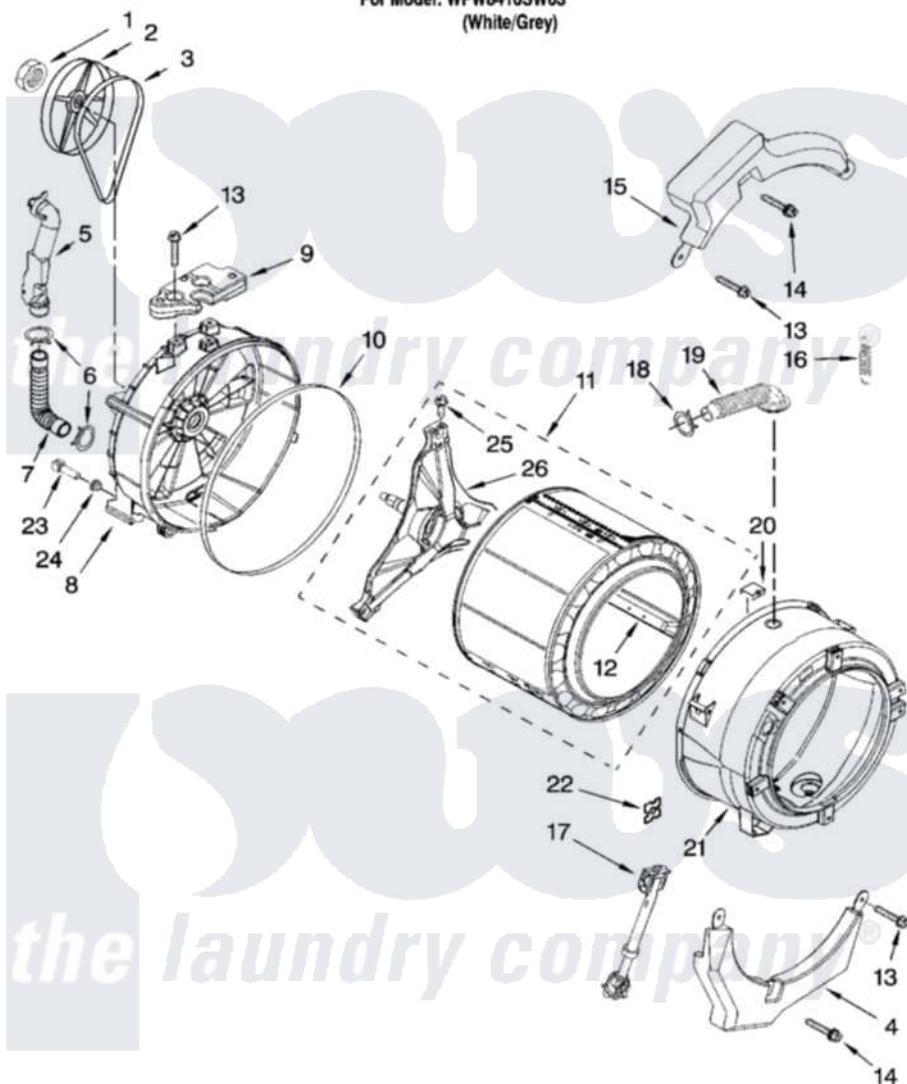

Whirlpool WFW8410SW03 06 - TUB AND BASKET PARTS, OPTIONAL PARTS (NOT INCLUDED)

TUB AND BASKET PARTS

For Model: WFW8410SW03
(White/Grey)

W10238202

7

Whirlpool [Residential Whirlpool WFW8410SW03 Washer Parts](#) Parts Diagram 06 - TUB AND BASKET PARTS, OPTIONAL PARTS (NOT INCLUDED)
Click on the part number to view part

Item	Original Part Number	Replaced By	Status	Part Description
1	8533999	W10283361		Nut, Pulley
2	8540088C			Pulley
3	8540101			Belt, Drive
4	W10151304	W10200297		Counterwgt
5	W10112169			Pipe, Ventilation
6	8540010	W10208156		Clamp
7	8540019			Hose, Exhaust
8	W10202943	W10274606		Tub-Outer
9	W10132097			Counterweight, Rear
10	8540090	W10111158		Gasket
11	8540357			Basket, Complete
12	8540360			Baffle, Tub
13	W10094780	W10182109		Screw-Kit
14	W10174473	W10182109		Screw-Kit
15	W10151303	W10200296		Counterwgt

16	W10010360	280159	Spring
17	W10159465	W10163171	Shock Absorber
18	3363365		Clamp, Hose
19	8540015		Hose, Exhaust
20	8540092		Clamp, Tub
21	W10112661	280253	Tub-Outer
22	8540072	8182512	Nut, Push-In
23	8540226	8181705	Ntc
24	8540766		Seal, Rubber
25	8540382		Screw
26	8540342		Crosspiece Assembly
	72017		Paint, Touch-Up
"	350938		Paint, Pressurized Spray B
"	350930		Paint, Pressurized Spray B
"	799344		Paint, Touch-Up)
"	BLANK	Not Available	ACCESSORY PARTS
"	285863		Water System Parts
"	W10135699		Affresh Odor Remover