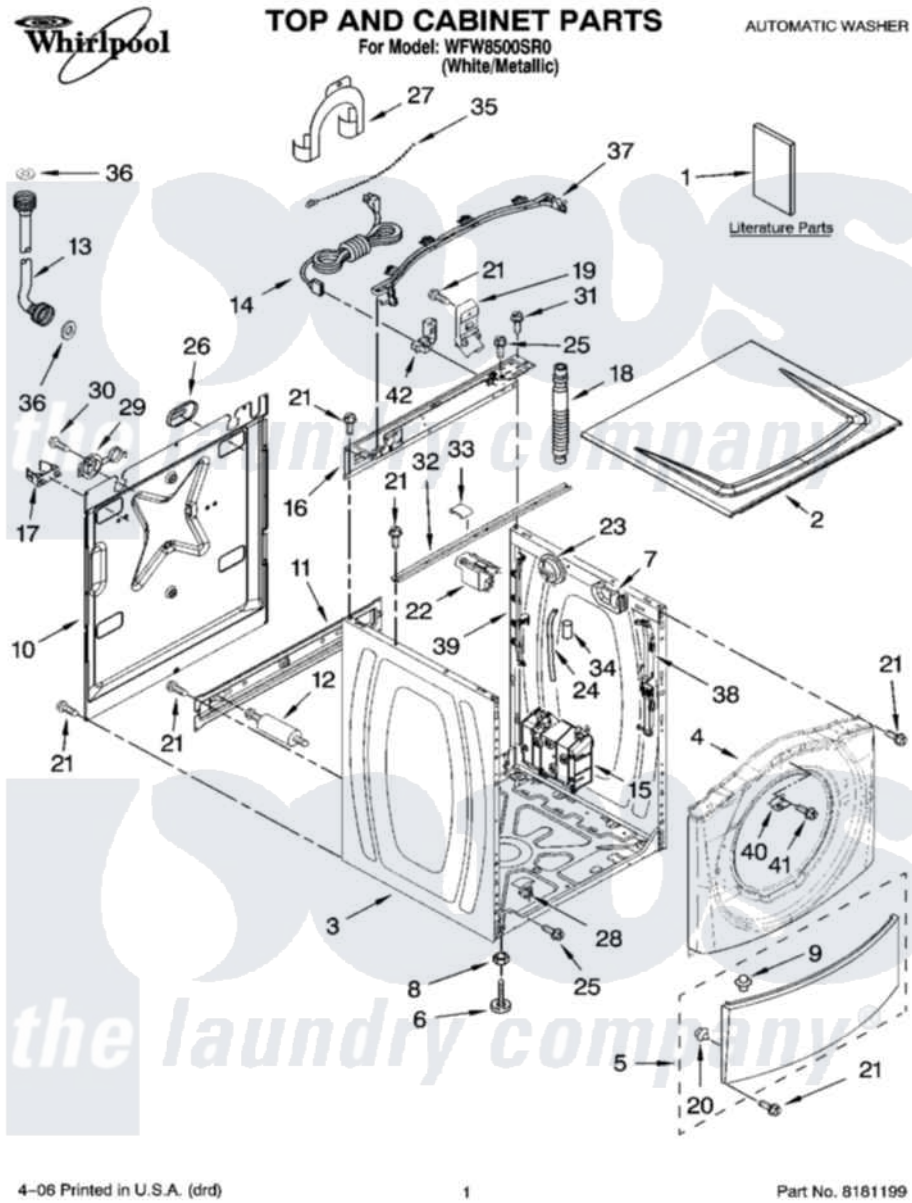

# Whirlpool WFW8500SR0 01 - TOP AND CABINET PARTS

Whirlpool Residential Whirlpool WFW8500SR0 Washer Parts Parts Diagram 01 - TOP AND CABINET PARTS  
 Click on the part number to view part

Item	Original Part Number	Replaced By	Status	Part Description
1	8540321		Not Available	Use & Care Guide
"	W10005740		Not Available	Tech Sheet
"	8540262		Not Available	Energy Guide
"	8540316		Not Available	Quick Start Guide
"	W10036680		Not Available	DVD-Whirlpool Horizon Washer
2	8540716	<a href="#">W10303994</a>		Top
3	8540548	<a href="#">W10410294</a>		Cabinet
4	8540572	<a href="#">8540746</a>		Panel
5	8540813	<a href="#">8540664</a>		Toe Panel
6	389102	<a href="#">W10001130</a>		Foot, Leveling
7	<a href="#">8540644</a>			Bracket-Suspension Spring
8	<a href="#">3359452</a>			Nut, Lock
9	<a href="#">8518891</a>			Rivet
10	<a href="#">8540580</a>			Panel, Rear
11	<a href="#">8540581</a>			Brace, Transport
12	8540199	<a href="#">W10285622</a>		Bolt