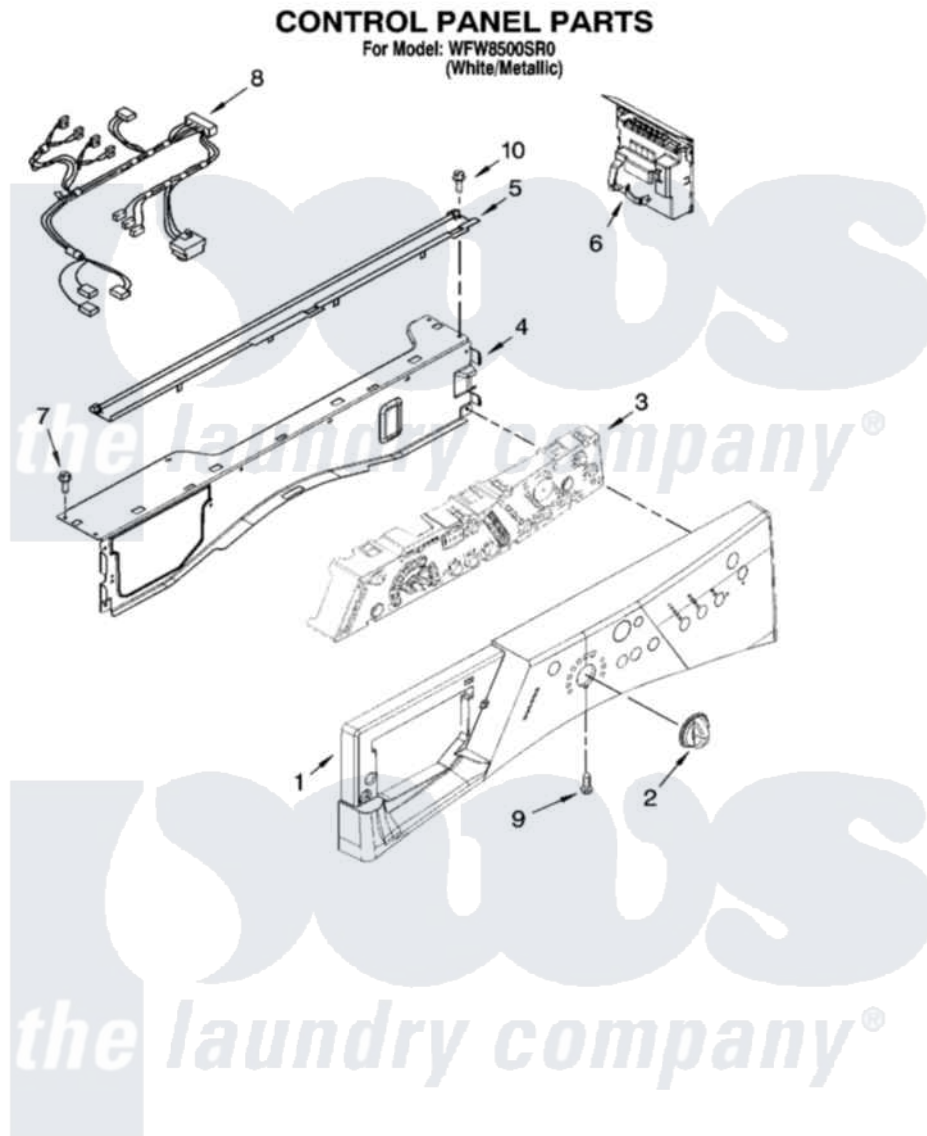

Whirlpool WFW8500SR0 03 - CONTROL PANEL PARTS

4

8181199

Whirlpool [Residential Whirlpool WFW8500SR0 Washer Parts](#) Parts Diagram 03 - CONTROL PANEL PARTS
Click on the part number to view part

Item	Original Part Number	Replaced By	Status	Part Description
1	8574943	W10099592		Panel, Control
2	8571945	8574964		Knob, Assembly
3	8574920			User Interface
4	8540558	W10240776		Brace, Top Front
5	8540839			Channel, Water
6	W10022360	W10205841		Control-Elec
7	3390647	488729		Screw
8	8540524	W10184856		Harness, Wiring
9	8540282	8181661		Screw, Actuator
10	W10015090	489442		Screw 3 2217757 Roller, Front