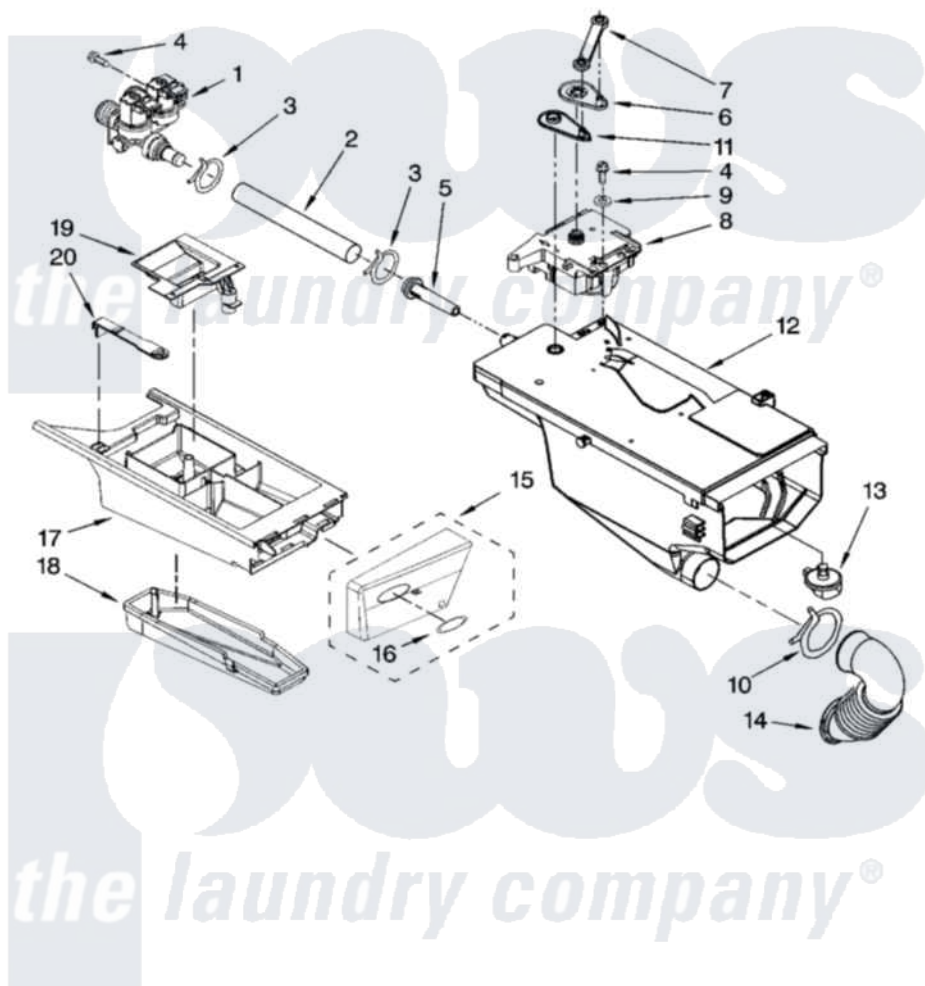

Whirlpool WFW8500SR0 04 - DISPENSER PARTS

DISPENSER PARTS

For Model: WFW8500SR0
(White/Metallic)

8181199

5

Whirlpool [Residential Whirlpool WFW8500SR0 Washer Parts](#) Parts Diagram 04 - DISPENSER PARTS

[Click on the part number to view part](#)

Item	Original Part Number	Replaced By	Status	Part Description
1	8540751			Valve, Water Inlet
2	8540065			Hose, Valve To Dispenser
3	370450	596669		Clamp, Manifold
4	8540282	8181661		Screw, Actuator
5	8540042	8183181		Nozzle, Inlet
6	8540393			Cam, Actuator
7	8540394			Lever, Water Distribution
8	8540041	W10143586		Actuator
9	VS611	8526417		Washer
10	8281276			Clamp, Hose
11	8540395			Connection, Lever
12	8540058			Dispenser
13	8540053			Nozzle, Distribution
14	8540063			Hose, Dispenser To Tub
15	8574948			Handle, Drawer
16	8529540	8303811		Badge, Assembly