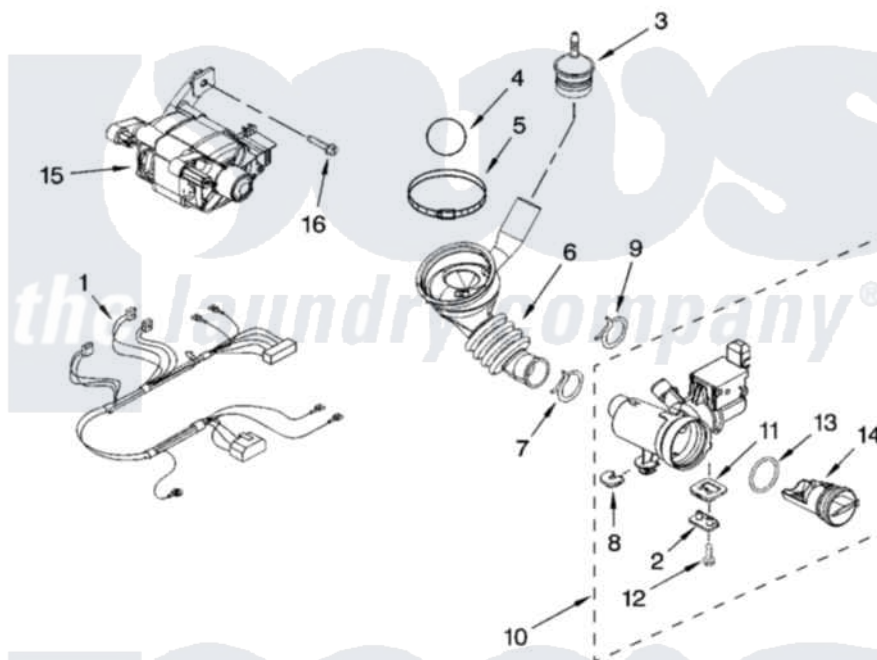

Whirlpool WFW8500SR0 05 - PUMP AND MOTOR PARTS

PUMP AND MOTOR PARTS

For Model: WFW8500SR0
(White/Metallic)

6

8181199

Whirlpool [Residential Whirlpool WFW8500SR0 Washer Parts](#) Parts Diagram 05 - PUMP AND MOTOR PARTS

[Click on the part number to view part](#)

Item	Original Part Number	Replaced By	Status	Part Description
1	8540525	W10204534		Harns-Wire
2	8540033			Cap, Right Foot
3	8540180	W10405608		Air Trap
4	8540013			Ball
5	8540008			Clamp
6	8540012			Hose, Tub To Pump
7	370448	616099		Clamp
8	8540032	W10034820		Foot, Rubber
9	356138			Clamp, Hose
10	8540024	W10130913		Pump
11	8540031			Damper, Rubber
12	8533964			Screw, 10-16 X 1.25
13	8540025	W10130913		Pump
14	8540996	W10130913		Pump
15	8540625	W10140581		Motor, Drive
16	8540134			Bolt, Motor