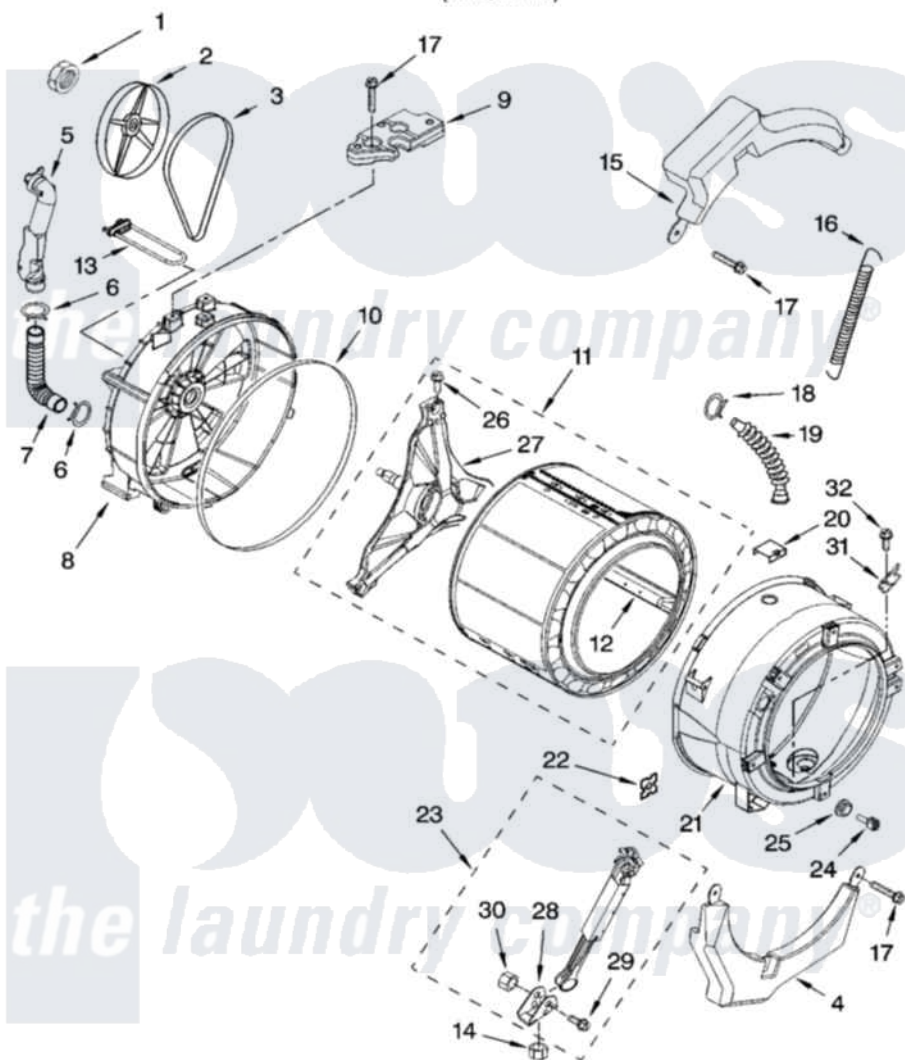

Whirlpool WFW8500SR0 06 - TUB AND BASKET PARTS, OPTIONAL PARTS (NOT INCLUDED)

TUB AND BASKET PARTS

For Model: WFW8500SR0
(White/Metallic)

8181199

7

Whirlpool [Residential Whirlpool WFW8500SR0 Washer Parts](#) Parts Diagram 06 - TUB AND BASKET PARTS, OPTIONAL PARTS (NOT INCLUDED).
Click on the part number to view part

Item	Original Part Number	Replaced By	Status	Part Description
1	8533999	W10283361		Nut, Pulley
2	8540088C			Pulley
3	8540348	8540101		Belt, Drive
4	8540600	W10200297		Counterwgt
5	8540737	W10112169		Pipe, Ventilation
6	8540010	W10208156		Clamp
7	8540019			Hose, Exhaust
8	8540353	280255		Tub-Outer
9	8540604			Counterweight, Rear
10	8540090	W10111158		Gasket
11	8540357			Basket, Complete
12	8540360			Baffle, Tub
13	8540323	8182666		Element, Heating
14	8534084			Nut, Shock Absorber Mounting
15	8540598	W10200296		Counterwgt

16	W10010360	280159	Spring
17	8540292	W10182109	Screw-Kit
18	3363365		Clamp, Hose
19	8540015		Hose, Exhaust
20	8540092		Clamp, Tub
21	8540355	280255	Tub-Outer
22	8540072	8182512	Nut, Push-In
23	8540852	W10480711	Shock-Absr
24	8540226	8181705	Ntc
25	8540766		Seal, Rubber
26	8540382		Screw
27	8540342		Crosspiece Assembly
28	8540940		Bracket, Shock Absorber Mounting
29	8540841		Bolt, Shock Brkt.
30	8540842		Nut, Shock Brkt.
31	8540322		Bracket, Heating Element
32	8540880	8182214	Screw
	72017		Paint, Touch-Up
"	350938		Paint, Pressurized Spray B
"	350930		Paint, Pressurized Spray B
"	799344		Paint, Touch-Up)
"	BLANK	Not Available	ACCESSORY PARTS
"	285863		Water System Parts