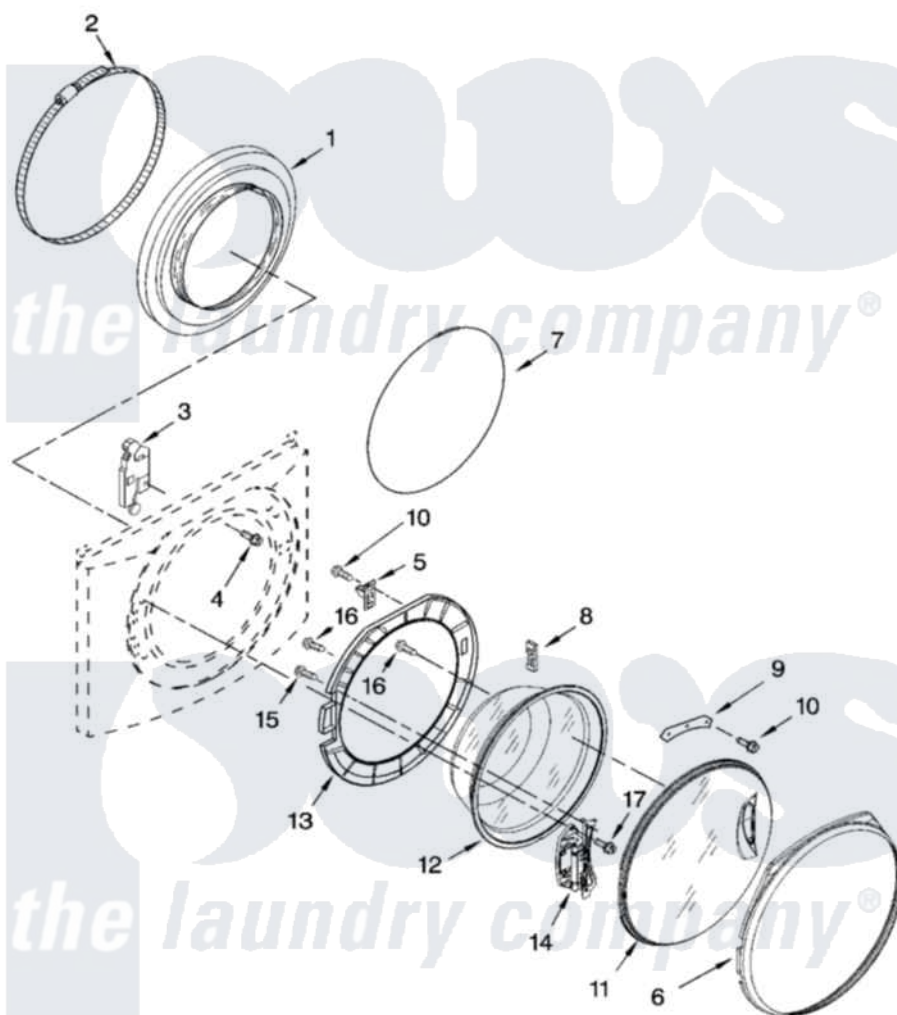

Whirlpool WFW8500SR01 02 - DOOR AND LATCH PARTS

DOOR AND LATCH PARTS

For Model: WFW8500SR01
(White/Metallic)

W10121970

3

Whirlpool [Residential Whirlpool WFW8500SR01 Washer Parts](#) Parts Diagram 02 - DOOR AND LATCH PARTS
Click on the part number to view part

Item	Original Part Number	Replaced By	Status	Part Description
1	8540952	W10111435		Bellow
2	8540108			Clamp, Bellow To Tub
3	8540772	W10253483		Lock, Door
4	8540725			Screw
5	8540221	W10111148		Strike
6	8540859			Trim Ring, Outer Door
7	8540107	W10217563		Clamp, Bellow To Front Panel
8	8540115			Clamp, Support
9	8540114			Clamp, Glass
10	8540513	8182214		Screw
11	8540896			Frame, Door Front Assembly
12	8540428	W10388315		Glass, Door
13	8540891	W10138523		Frame, Door Back Support
14	8540416	W10118967		Hinge, Door
15	8540284	8181660		Screw
16	8540282	8181661		Screw, Actuator