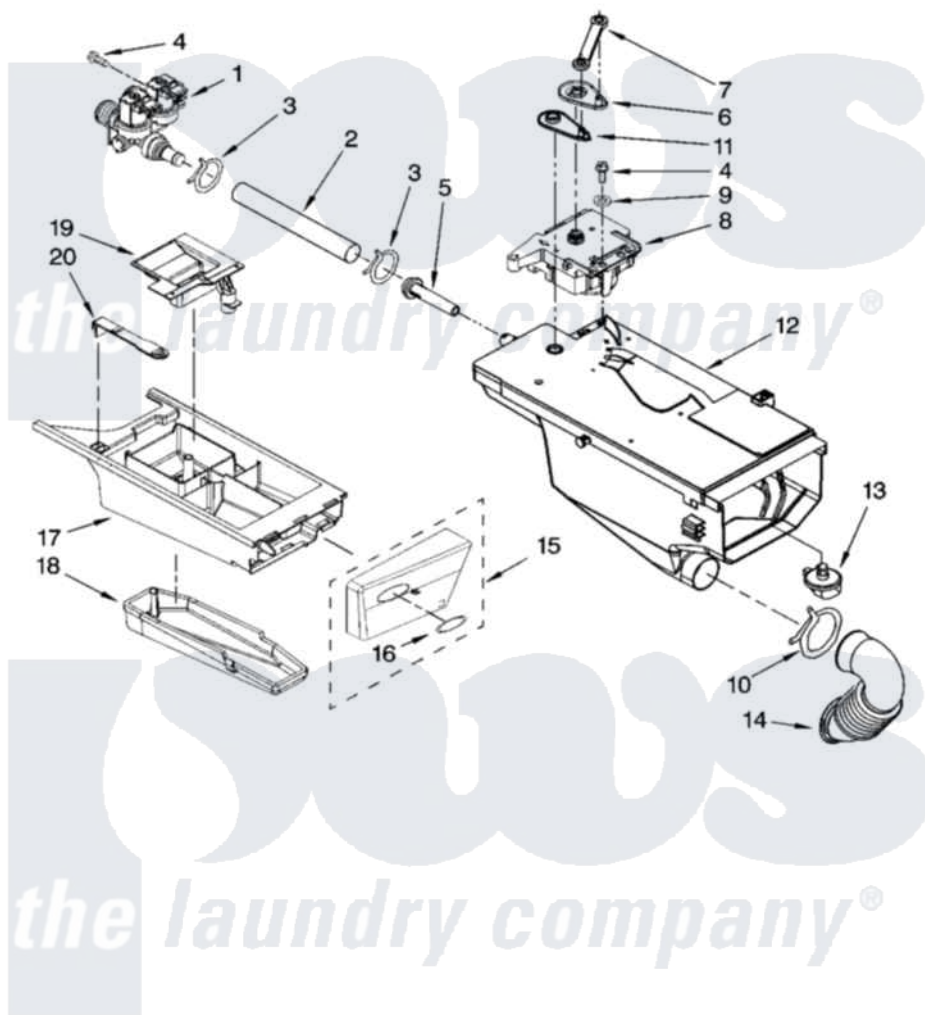

# Whirlpool WFW8500SR01 04 - DISPENSER PARTS

## DISPENSER PARTS

For Model: WFW8500SR01  
(White/Metallic)

W10121970

5

Whirlpool Residential Whirlpool WFW8500SR01 Washer Parts Parts Diagram 04 - DISPENSER PARTS

[Click on the part number to view part](#)

Item	Original Part Number	Replaced By	Status	Part Description
1	<a href="#">8540751</a>			Valve, Water Inlet
2	<a href="#">8540065</a>			Hose, Valve To Dispenser
3	370450	<a href="#">596669</a>		Clamp, Manifold
4	8540282	<a href="#">8181661</a>		Screw, Actuator
5	8540042	<a href="#">8183181</a>		Nozzle, Inlet
6	<a href="#">8540393</a>			Cam, Actuator
7	<a href="#">8540394</a>			Lever, Water Distribution
8	8540041	<a href="#">W10143586</a>		Actuator
9	VS611	<a href="#">8526417</a>		Washer
10	<a href="#">8281276</a>			Clamp, Hose
11	<a href="#">8540395</a>			Connection, Lever
12	<a href="#">8540058</a>			Dispenser
13	<a href="#">8540053</a>			Nozzle, Distribution
14	<a href="#">8540063</a>			Hose, Dispenser To Tub
15	<a href="#">8574948</a>			Handle, Drawer
16	8529540	<a href="#">8303811</a>		Badge, Assembly