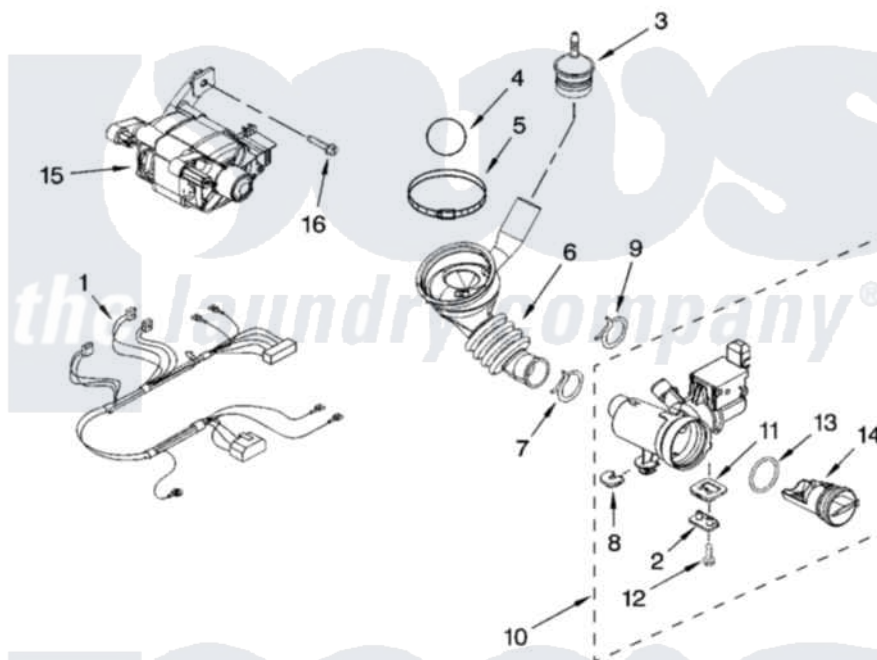

# Whirlpool WFW8500SR01 05 - PUMP AND MOTOR PARTS

## PUMP AND MOTOR PARTS

For Model: WFW8500SR01  
(White/Metallic)

6

W10121970

Whirlpool [Residential Whirlpool WFW8500SR01 Washer Parts](#) Parts Diagram 05 - PUMP AND MOTOR PARTS

[Click on the part number to view part](#)

Item	Original Part Number	Replaced By	Status	Part Description
1	8540525	<a href="#">W10204534</a>		Harns-Wire
2	<a href="#">8540033</a>			Cap, Right Foot
3	8540180	<a href="#">W10405608</a>		Air Trap
4	<a href="#">8540013</a>			Ball
5	<a href="#">8540008</a>			Clamp
6	<a href="#">8540012</a>			Hose, Tub To Pump
7	370448	<a href="#">616099</a>		Clamp
8	<a href="#">W10034820</a>			Foot, Rubber
9	<a href="#">356138</a>			Clamp, Hose
10	8540024	<a href="#">W10130913</a>		Pump
11	<a href="#">W10034830</a>			Foot, Rubber
12	<a href="#">8533964</a>			Screw, 10-16 X 1.25
13	8540025	<a href="#">W10130913</a>		Pump
14	8540996	<a href="#">W10130913</a>		Pump
15	8540625	<a href="#">W10140581</a>		Motor, Drive
16	<a href="#">8540134</a>			Bolt, Motor