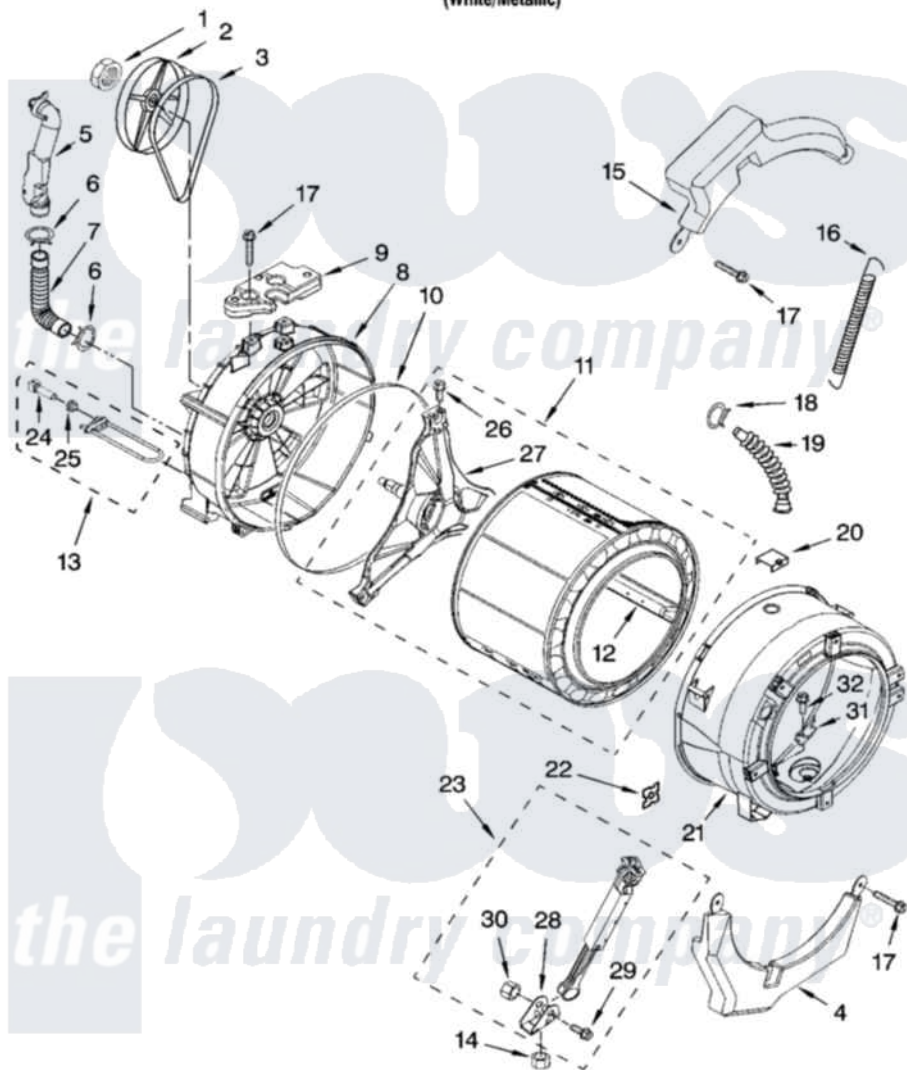

Whirlpool WFW8500SR01 06 - TUB AND BASKET PARTS, OPTIONAL PARTS (NOT INCLUDED)

TUB AND BASKET PARTS

For Model: WFW8500SR01
(White/Metallic)

W10121970

7

Whirlpool [Residential Whirlpool WFW8500SR01 Washer Parts](#) Parts Diagram 06 - TUB AND BASKET PARTS, OPTIONAL PARTS (NOT INCLUDED).
Click on the part number to view part

Item	Original Part Number	Replaced By	Status	Part Description
1	8533999	W10283361		Nut, Pulley
2	8540088C			Pulley
3	8540101			Belt, Drive
4	8540600	W10200297		Counterwgt
5	8540737	W10112169		Pipe, Ventilation
6	8540010	W10208156		Clamp
7	8540019			Hose, Exhaust
8	W10112663	280255		Tub-Outer
9	8540604			Counterweight, Rear
10	8540090	W10111158		Gasket
11	8540357			Basket, Complete
12	8540360			Baffle, Tub
13	8540323	8182666		Element, Heating
14	8534084			Nut, Shock Absorber Mounting
15	8540598	W10200296		Counterwgt

16	W10010360	280159	Spring
17	W10094780	W10182109	Screw-Kit
18	3363365		Clamp, Hose
19	8540015		Hose, Exhaust
20	8540092		Clamp, Tub
21	W10112664	280255	Tub-Outer
22	8540072	8182512	Nut, Push-In
23	W10084740	W10480711	Shock-Absr
24	8540226	8181705	Ntc
25	8540766		Seal, Rubber
26	8540382		Screw
27	8540342		Crosspiece Assembly
28	8540940		Bracket, Shock Absorber Mounting
29	8540841		Bolt, Shock Brkt.
30	8540842		Nut, Shock Brkt.
31	8540322		Bracket, Heating Element
32	8540880	8182214	Screw
	72017		Paint, Touch-Up
"	350938		Paint, Pressurized Spray B
"	350930		Paint, Pressurized Spray B
"	799344		Paint, Touch-Up)
"	BLANK	Not Available	ACCESSORY PARTS
"	285863		Water System Parts