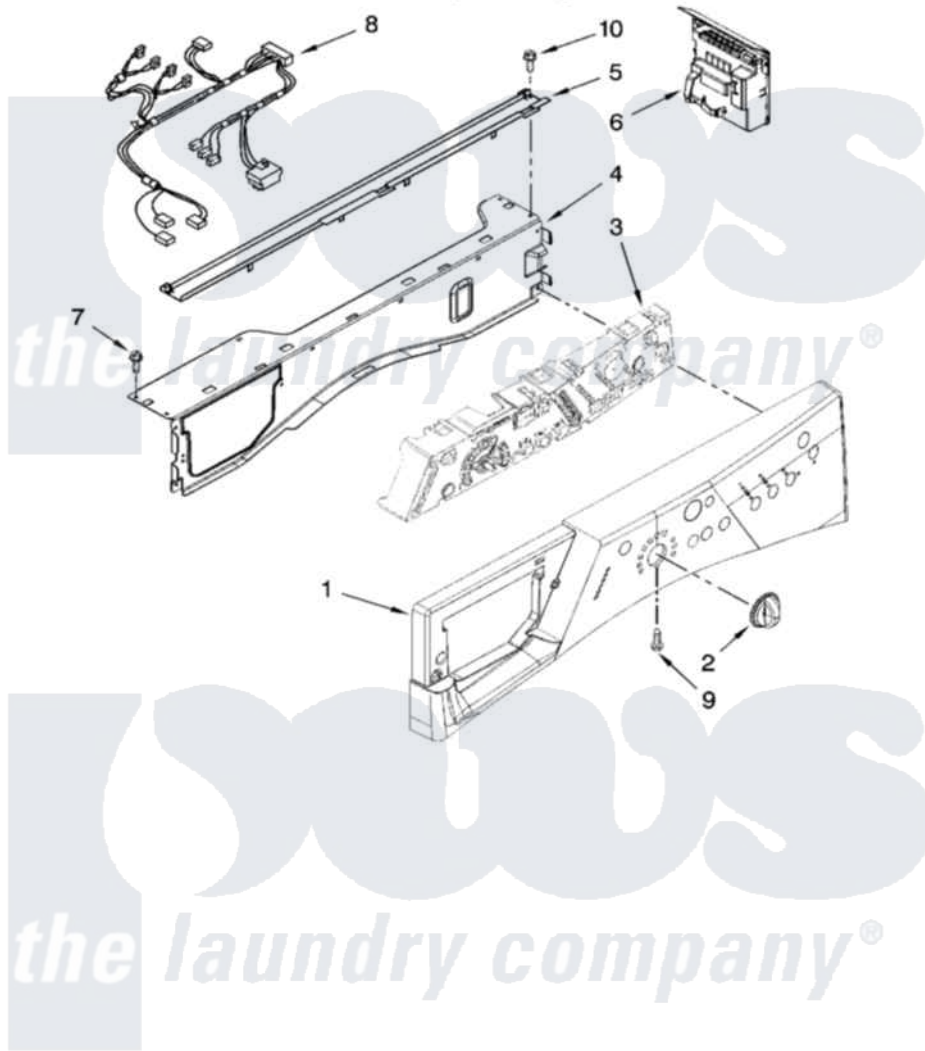

Whirlpool WFW8500SR02 03 - CONTROL PANEL PARTS

CONTROL PANEL PARTS

For Model: WFW8500SR02
(White/Metallic)

4

W10170519

Whirlpool [Residential Whirlpool WFW8500SR02 Washer Parts](#) Parts Diagram 03 - CONTROL PANEL PARTS
Click on the part number to view part

Item	Original Part Number	Replaced By	Status	Part Description
1	W10099592			Panel, Control
2	8574964			Knob, Assembly
3	8574920			User Interface
4	8540558	W10240776		Brace, Top Front
5	8540839			Channel, Water
6	W10160253	W10205841		Control-Elec
7	3390647	488729		Screw
8	8540524	W10184856		Harness, Wiring
9	8540282	8181661		Screw, Actuator
10	W10015090	489442		Screw 3 2217757 Roller, Front