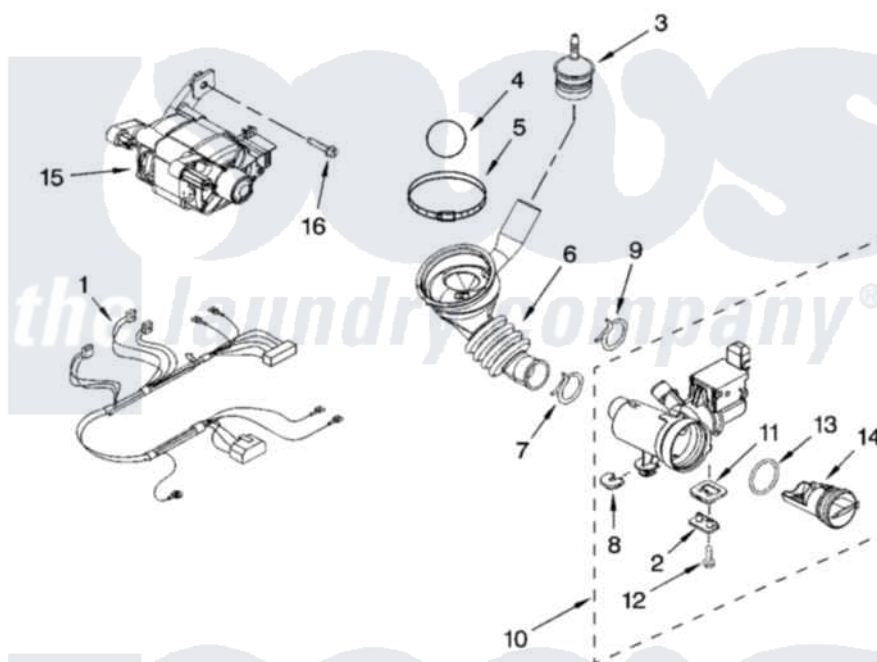

Whirlpool WFW8500SR03 05 - PUMP AND MOTOR PARTS

PUMP AND MOTOR PARTS

For Model: WFW8500SR03
(White/Metallic)

6

W10205679

Whirlpool [Residential Whirlpool WFW8500SR03 Washer Parts](#) Parts Diagram 05 - PUMP AND MOTOR PARTS

[Click on the part number to view part](#)

Item	Original Part Number	Replaced By	Status	Part Description
1	W10166993	W10204534		Harns-Wire
2	8540033			Cap, Right Foot
3	8540180	W10405608		Air Trap
4	8540013			Ball
5	8540008			Clamp
6	8540012			Hose, Tub To Pump
7	370448	616099		Clamp
8	W10034820			Foot, Rubber
9	356138			Clamp, Hose
10	W10130913			Pump
11	W10034830			Foot, Rubber
12	8533964			Screw, 10-16 X 1.25
13	8540025	W10130913		Pump
14	8540996	W10130913		Pump
15	W10140581			Motor, Drive
16	8540134			Bolt, Motor