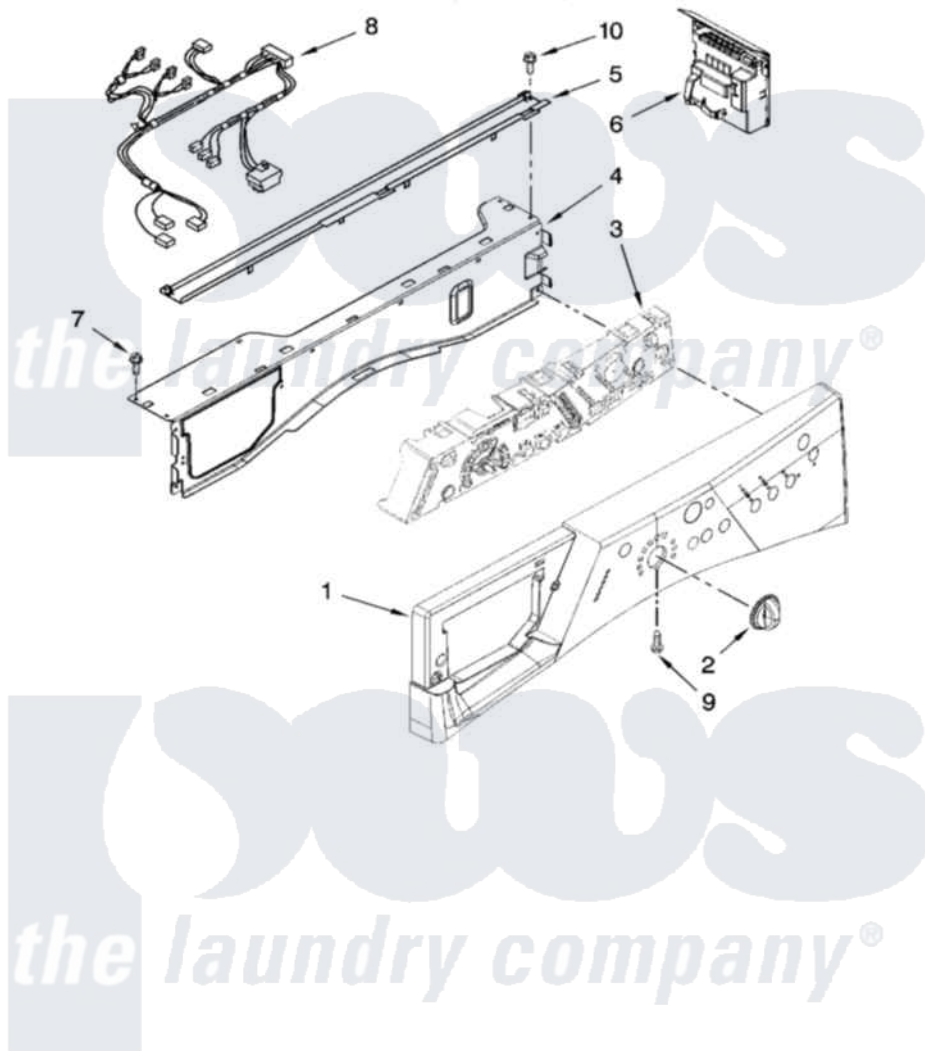

# Whirlpool WFW8500SR04 03 - CONTROL PANEL PARTS

## CONTROL PANEL PARTS

For Model: WFW8500SR04  
(White/Metallic)

4

W10238201

Whirlpool [Residential Whirlpool WFW8500SR04 Washer Parts](#) Parts Diagram 03 - CONTROL PANEL PARTS  
Click on the part number to view part

Item	Original Part Number	Replaced By	Status	Part Description
1	<a href="#">W10099592</a>			Panel, Control
2	<a href="#">8574964</a>			Knob, Assembly
3	<a href="#">8574920</a>			User Interface
4	W10161692	<a href="#">W10240776</a>		Brace, Top Front
5	<a href="#">8540839</a>			Channel, Water
6	W10217410	<a href="#">W10246290</a>		Control-Elec
7	3390647	<a href="#">488729</a>		Screw
8	<a href="#">W10201876</a>			Harness, Wiring
9	8540282	<a href="#">8181661</a>		Screw, Actuator
10	W10015090	<a href="#">489442</a>		Screw 3 2217757 Roller, Front