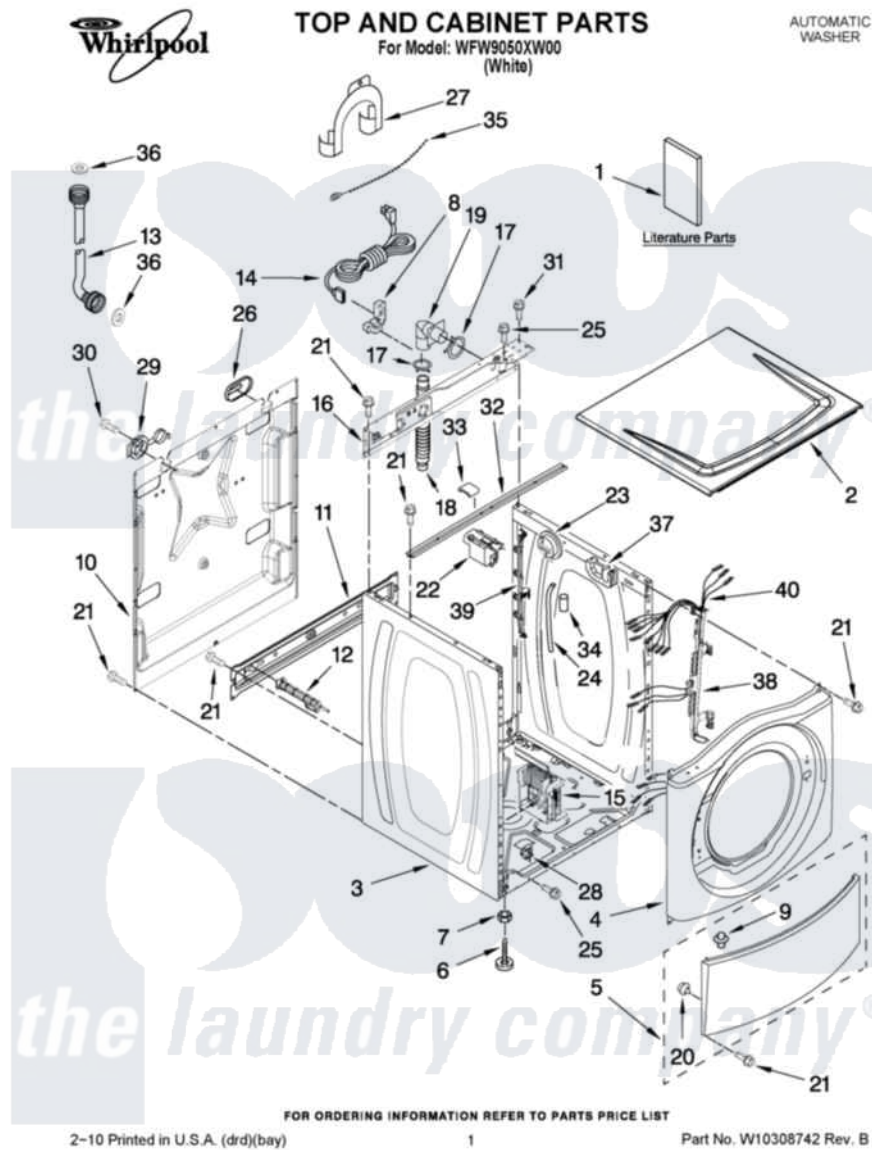

# Whirlpool WFW9050XW00 01 - TOP AND CABINET PARTS

Whirlpool [Residential Whirlpool WFW9050XW00 Washer Parts](#) Parts Diagram 01 - TOP AND CABINET PARTS  
 Click on the part number to view part

Item	Original Part Number	Replaced By	Status	Part Description
1	W10307859		Not Available	USE & CARE GUIDE
"	W10252711		Not Available	TECH SHEET
"	W10308643		Not Available	ENERGY GUIDE
2	8540716	<a href="#">W10303994</a>		Top
3	W10245758	<a href="#">W10410294</a>		Cabinet
4	W10306821	<a href="#">W10297648</a>		Panel, Front
5	8540813	<a href="#">8540664</a>		Toe Panel
6	<a href="#">W10245373</a>			Foot, Levelling
7	<a href="#">3359452</a>			Nut, Lock
8	W10110676	<a href="#">8182635</a>		Strain Relief
9	<a href="#">8518891</a>			Rivet
10	<a href="#">W10258341</a>			Panel, Rear
11	<a href="#">W10189657</a>			Brace, Transport
12	W10251449	<a href="#">W10285622</a>		Bolt
13	W10194208	<a href="#">89503</a>		Hose-Inlet
"	8571378	<a href="#">89503</a>		Hose-Inlet