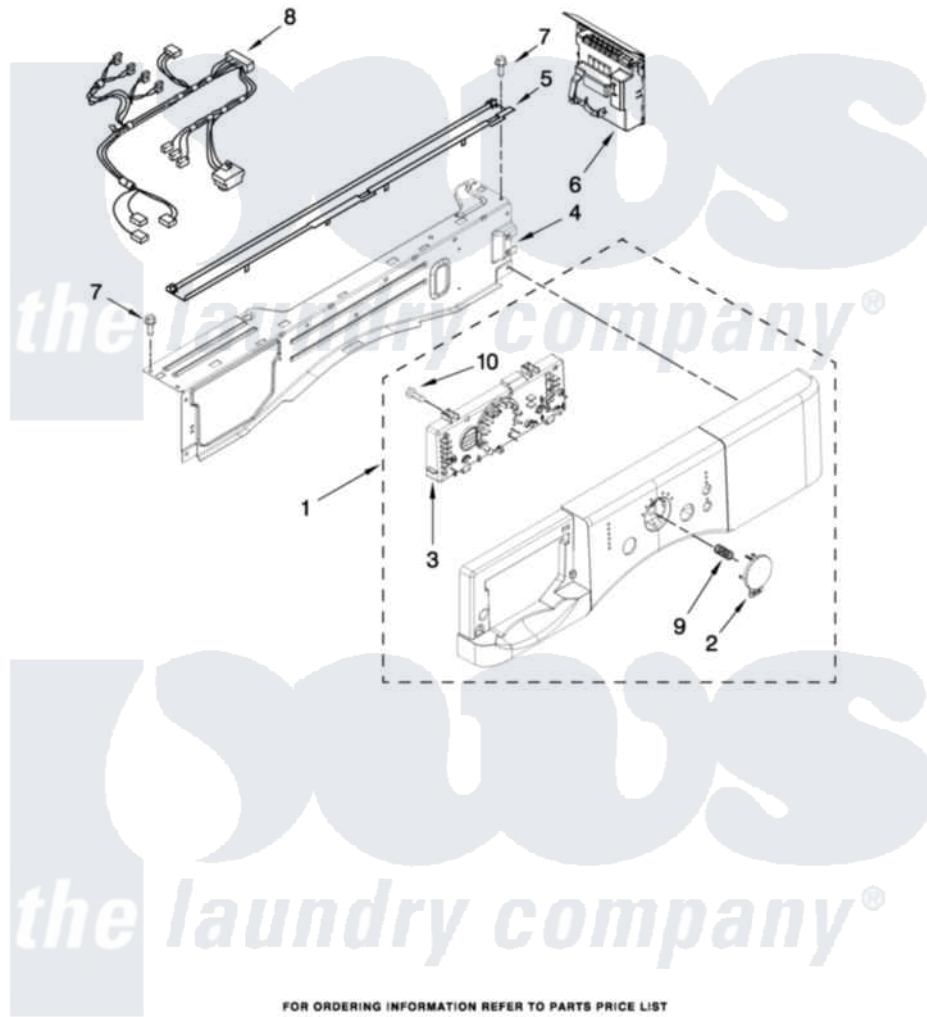

Whirlpool WFW9050XW00 03 - CONTROL PANEL PARTS

CONTROL PANEL PARTS

For Model: WFW9050XW00
(White)

FOR ORDERING INFORMATION REFER TO PARTS PRICE LIST

4

W10308742

[Whirlpool Residential Whirlpool WFW9050XW00 Washer Parts](#) Parts Diagram 03 - CONTROL PANEL PARTS

[Click on the part number to view part](#)

Item	Original Part Number	Replaced By	Status	Part Description
1	W10303536	W10325319		Console
2	W10212800			Button, Cycle
3	W10212764			User Interface
4	W10240776			Brace, Top Front
5	8540839			Channel, Water
6	W10306715			Microcomputer, Machine Control
7	W10015090	489442		Screw 3 2217757 Roller, Front
8	W10269290			Harness, Wiring
9	W10215807			Spring, Cycle Button
10	W10006580			Screw, M3-1.12 X12 Pn 6l Spl