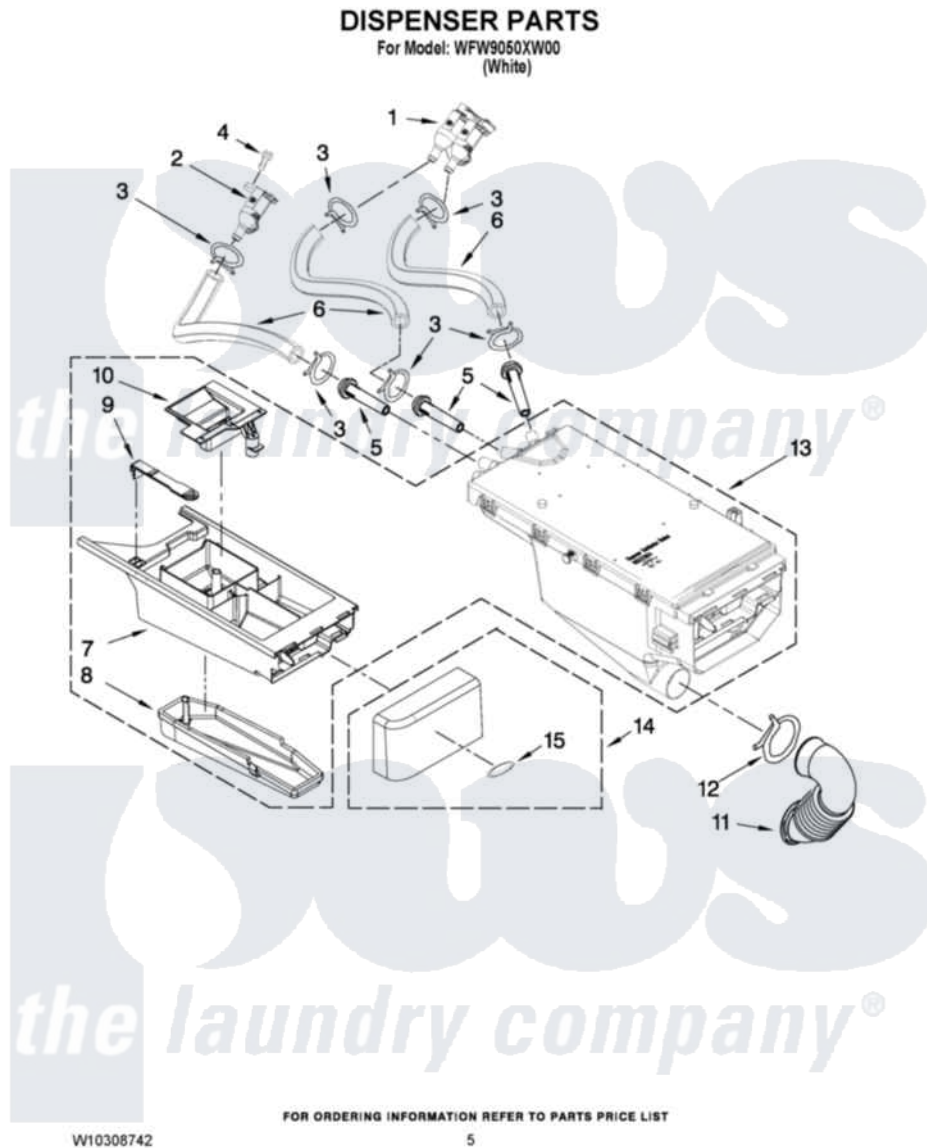

Whirlpool WFW9050XW00 04 - DISPENSER PARTS

Whirlpool [Residential Whirlpool WFW9050XW00 Washer Parts](#) Parts Diagram 04 - DISPENSER PARTS
Click on the part number to view part

Item	Original Part Number	Replaced By	Status	Part Description
1	W10212596			Valve, Water Inlet
2	W10212598			Valve, Water Inlet
3	370450	596669		Clamp, Manifold
4	W10137456			Screw, 8-18 X 1/2
5	8183181			Nozzle, Inlet
6	W10212611			Hose, Valve To Dispenser
7	8540402			Drawer, Detergent
8	8540399			Cover, Detergent Drawer
9	W10003170	8181721		Hook, Drawer
10	8540429			Siphon, Bleach/Softener
11	8540063			Hose, Dispenser To Tub
12	8281276			Clamp, Hose
13	W10212602	W10399327		Dispenser, Complete
14	W10304015			Handle, Drawer
15	W10117943	8303811		Badge, Assembly