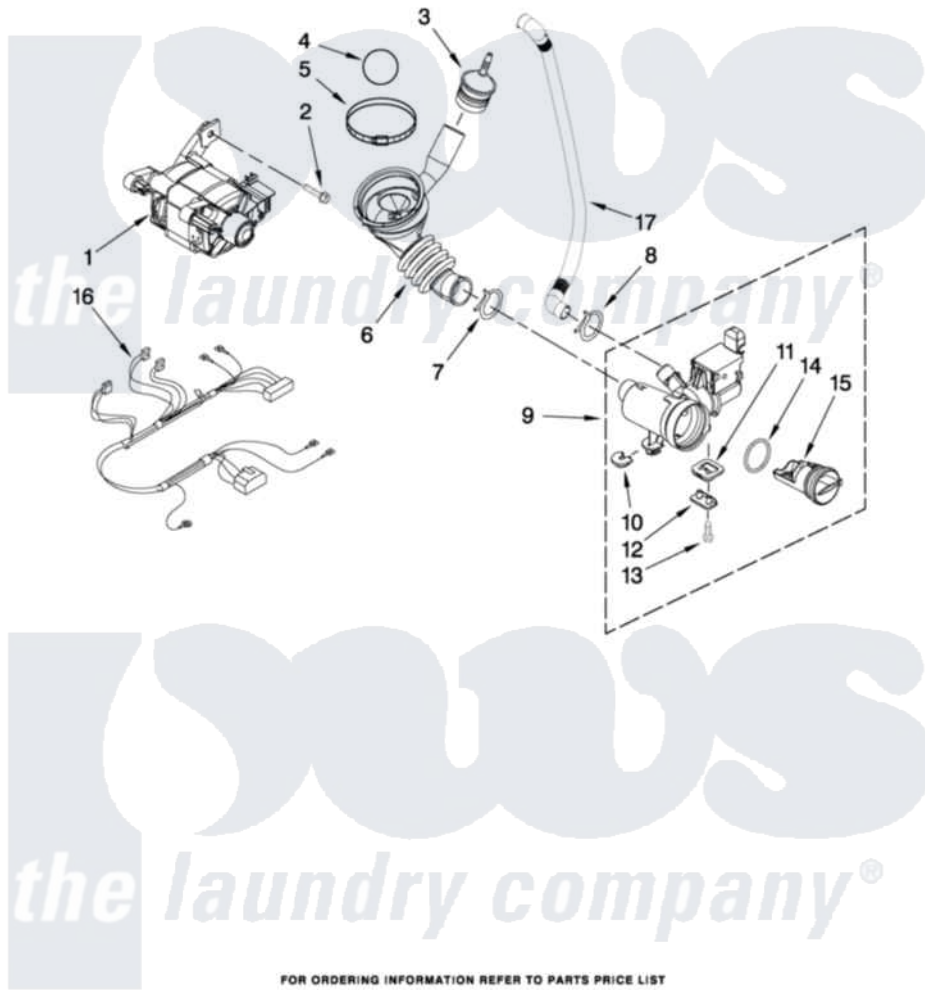

Whirlpool WFW9050XW00 05 - PUMP AND MOTOR PARTS

PUMP AND MOTOR PARTS

For Model: WFW9050XW00
(White)

FOR ORDERING INFORMATION REFER TO PARTS PRICE LIST

6

W10308742

Whirlpool [Residential Whirlpool WFW9050XW00 Washer Parts](#) Parts Diagram 05 - PUMP AND MOTOR
PARTS

[Click on the part number to view part](#)

Item	Original Part Number	Replaced By	Status	Part Description
1	W10171902			Motor, Drive
2	8540134			Bolt, Motor
3	8540180	W10405608		Air Trap
4	8540013			Ball
5	8181734	696392		Hose Clamp
6	8540012			Hose, Tub To Pump
7	370448	616099		Clamp
8	W10245724	285655		Clamp, Hose
9	W10130913			Pump
10	W10034820			Foot, Rubber
11	W10034830			Foot, Rubber
12	8540033			Cap, Right Foot
13	8533964			Screw, 10-16 X 1.25
14	8540025	W10130913		Pump
15	8540996	W10130913		Pump
16	W10201879			Harness, Motor