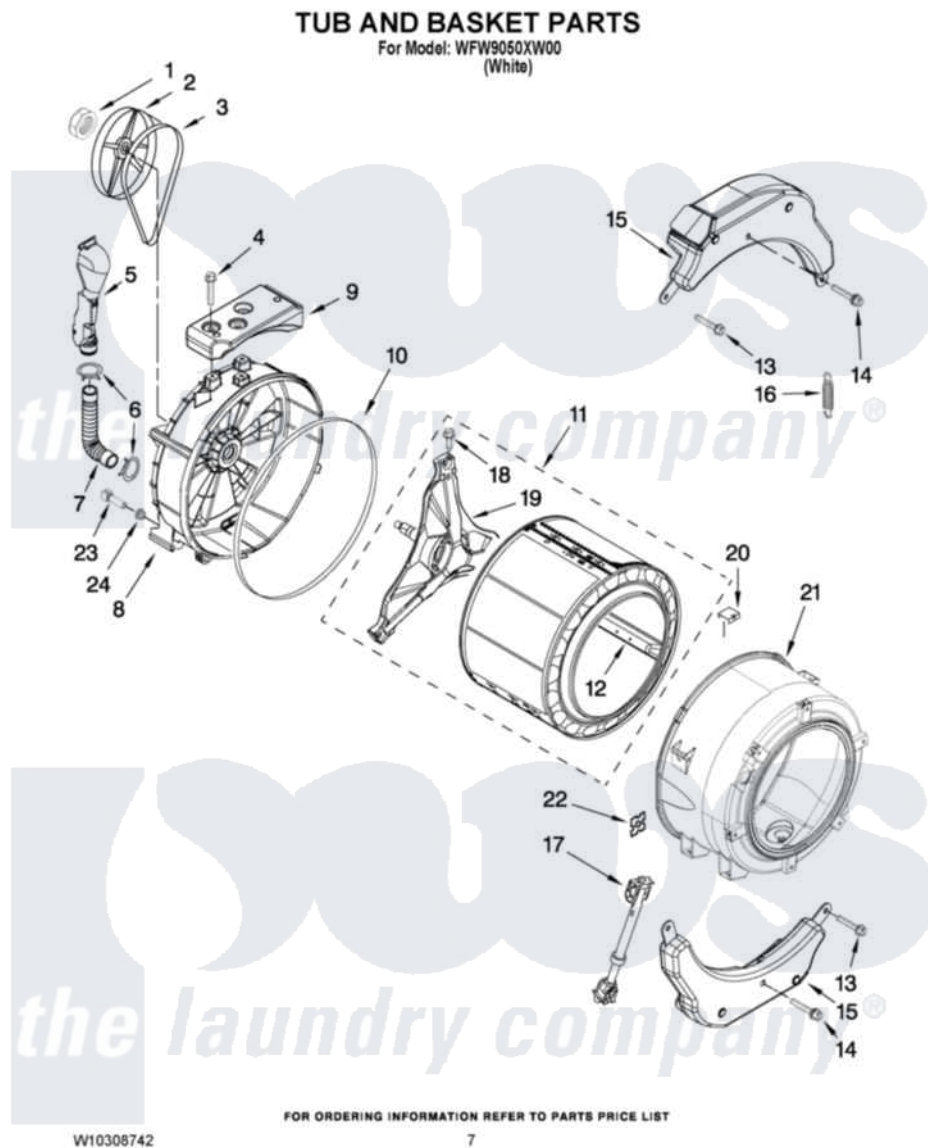

# Whirlpool WFW9050XW00 06 - TUB AND BASKET PARTS

Whirlpool [Residential Whirlpool WFW9050XW00 Washer Parts](#) Parts Diagram 06 - TUB AND BASKET PARTS  
Click on the part number to view part

Item	Original Part Number	Replaced By	Status	Part Description
1	8533999	<a href="#">W10283361</a>		Nut, Pulley
2	<a href="#">8540088C</a>			Pulley
3	<a href="#">8540101</a>			Belt, Drive
4	<a href="#">W10246531</a>			Screw, Rear Counterweight
5	<a href="#">W10142720</a>			Pipe, Ventilation
6	8540010	<a href="#">W10208156</a>		Clamp
7	<a href="#">8540019</a>			Hose, Exhaust
8	W10200751	<a href="#">W10285625</a>		Tub-Outer
9	<a href="#">W10200747</a>			Counterweight, Rear
10	8540090	<a href="#">W10111158</a>		Gasket
11	<a href="#">W10202459</a>			Basket, Complete
12	<a href="#">8540360</a>			Baffle, Tub
13	W10094780	<a href="#">W10182109</a>		Screw-Kit
14	<a href="#">W10259288</a>			Bolt Assembly, Counterweight Center Hole
15	<a href="#">W10223198</a>			Counterweight, Front
16	W10010360	<a href="#">280159</a>		Spring

17	<a href="#">W10015830</a>		Shock Absorber
18	<a href="#">8540382</a>		Screw
19	<a href="#">W10202464</a>		Crosspiece Assembly
20	<a href="#">8540092</a>		Clamp, Tub
21	W10303340	<a href="#">W10313497</a>	Tub-Outer
22	8540072	<a href="#">8182512</a>	Nut, Push-In
23	W10176659	<a href="#">8181705</a>	Ntc
24	<a href="#">8540766</a>		Seal, Rubber