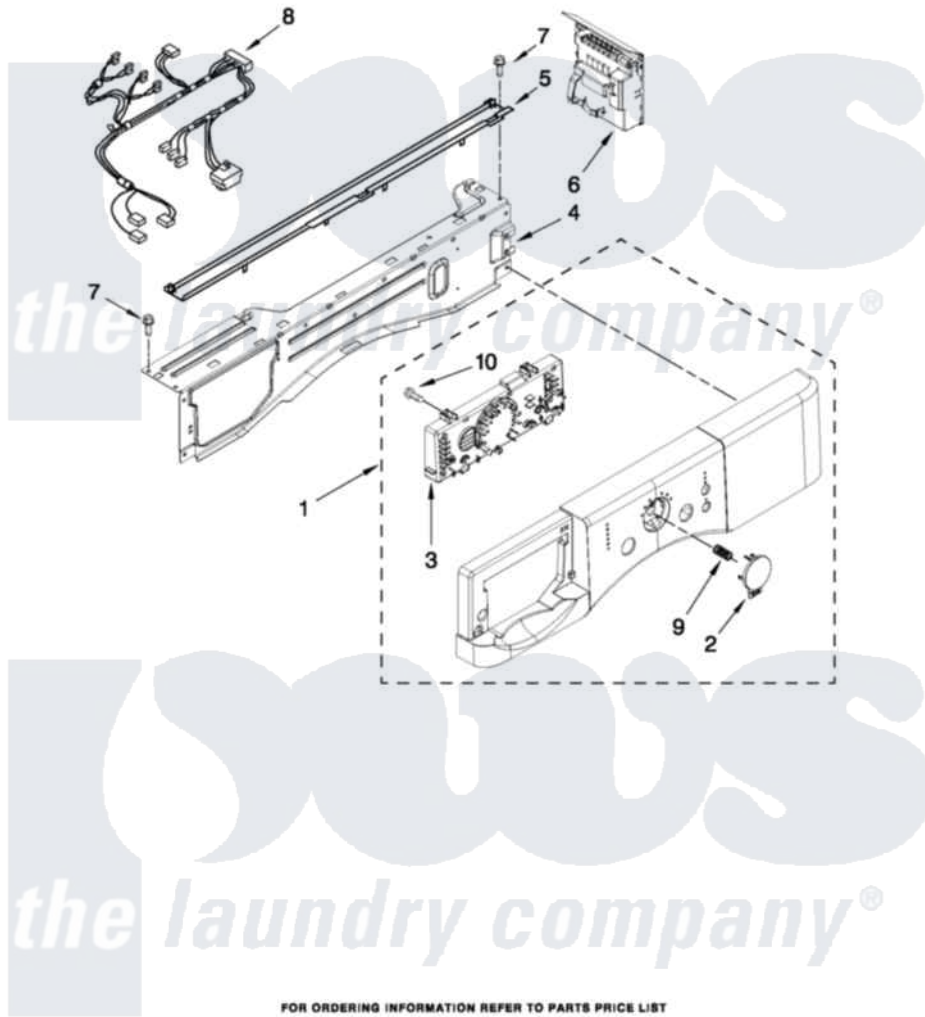

# Whirlpool WFW9050XW01 03 - CONTROL PANEL PARTS

## CONTROL PANEL PARTS

For Model: WFW9050XW01  
(White)

FOR ORDERING INFORMATION REFER TO PARTS PRICE LIST

4

W10387246

[Whirlpool Residential Whirlpool WFW9050XW01 Washer Parts](#) Parts Diagram 03 - CONTROL PANEL PARTS  
Click on the part number to view part

Item	Original Part Number	Replaced By	Status	Part Description
1	<a href="#">W10325319</a>			Console
2	<a href="#">W10212800</a>			Button, Cycle
3	<a href="#">W10212764</a>			User Interface
4	<a href="#">W10240776</a>			Brace, Top Front
5	<a href="#">8540839</a>			Channel, Water
6	<a href="#">W10366579</a>			Microcomputer, Machine Control
7	W10015090	<a href="#">489442</a>		Screw 3 2217757 Roller, Front
8	<a href="#">W10269290</a>			Harness, Wiring
9	<a href="#">W10215807</a>			Spring, Cycle Button
10	<a href="#">W10006580</a>			Screw, M3-1.12 X12 Pn 6I Spl