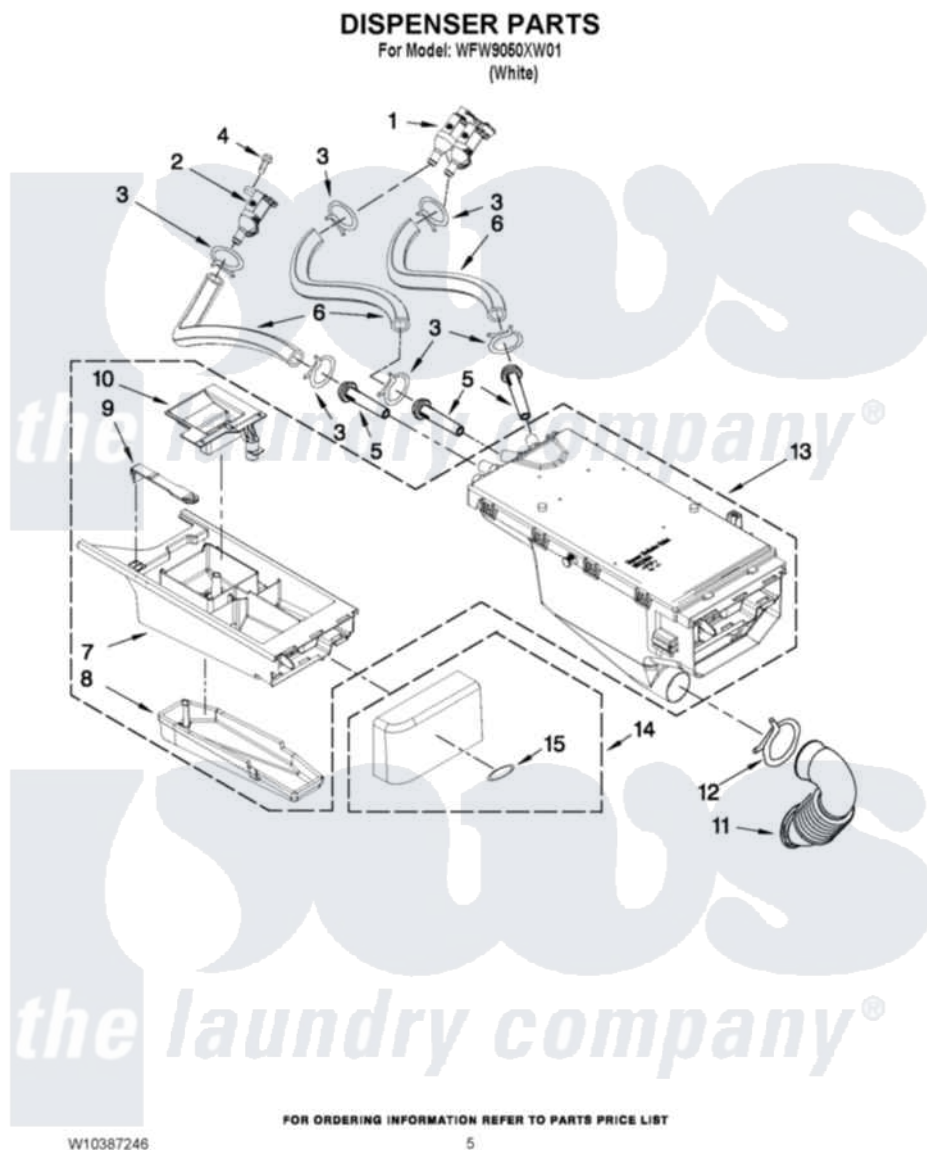

Whirlpool WFW9050XW01 04 - DISPENSER PARTS

Whirlpool [Residential Whirlpool WFW9050XW01 Washer Parts](#) Parts Diagram 04 - DISPENSER PARTS
Click on the part number to view part

Item	Original Part Number	Replaced By	Status	Part Description
1	W10212596			Valve, Water Inlet
2	W10212598			Valve, Water Inlet
3	370450	596669		Clamp, Manifold
4	8540513	8182214		Screw
5	8183181			Nozzle, Inlet
6	W10212611			Hose, Valve To Dispenser
7	8540402			Drawer, Detergent
8	8540399			Cover, Detergent Drawer
9	W10003170	8181721		Hook, Drawer
10	8540429			Siphon, Bleach/Softener
11	8540063			Hose, Dispenser To Tub
12	8281276			Clamp, Hose
13	W10212602	W10399327		Dispenser, Complete
14	W10304015			Handle, Drawer
15	W10117943	8303811		Badge, Assembly