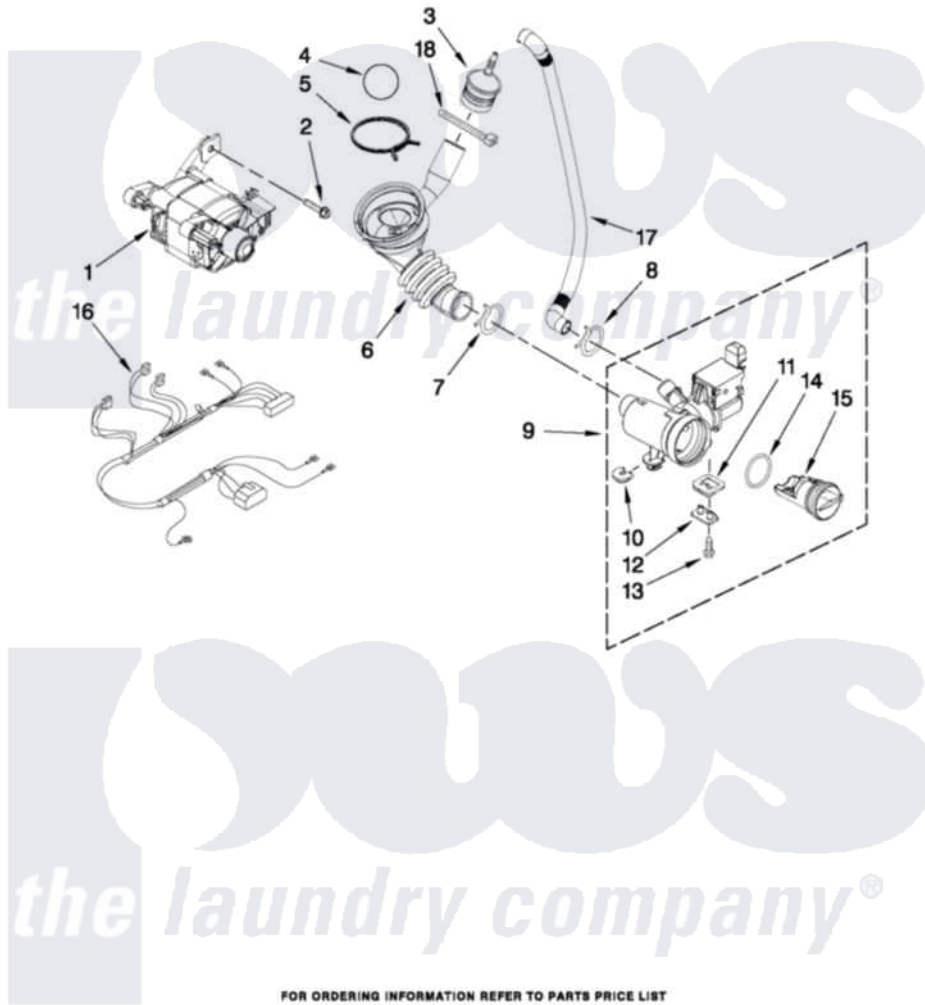

Whirlpool WFW9050XW01 05 - PUMP AND MOTOR PARTS

PUMP AND MOTOR PARTS

For Model: WFW9050XW01
(White)

FOR ORDERING INFORMATION REFER TO PARTS PRICE LIST

6

W10387246

Whirlpool [Residential Whirlpool WFW9050XW01 Washer Parts](#) Parts Diagram 05 - PUMP AND MOTOR PARTS

[Click on the part number to view part](#)

Item	Original Part Number	Replaced By	Status	Part Description
1	W10171902			Motor, Drive
2	8540134			Bolt, Motor
3	8540180	W10405608		Air Trap
4	8540013			Ball
5	8181734	696392		Hose Clamp
6	8540012			Hose, Tub To Pump
7	370448	616099		Clamp
8	W10245724	285655		Clamp, Hose
9	W10130913			Pump
10	W10034820			Foot, Rubber
11	W10034830			Foot, Rubber
12	8540033			Cap, Right Foot
13	8533964			Screw, 10-16 X 1.25
14	8540025	W10130913		Pump
15	8540996	W10130913		Pump
16	W10201879			Harness, Motor