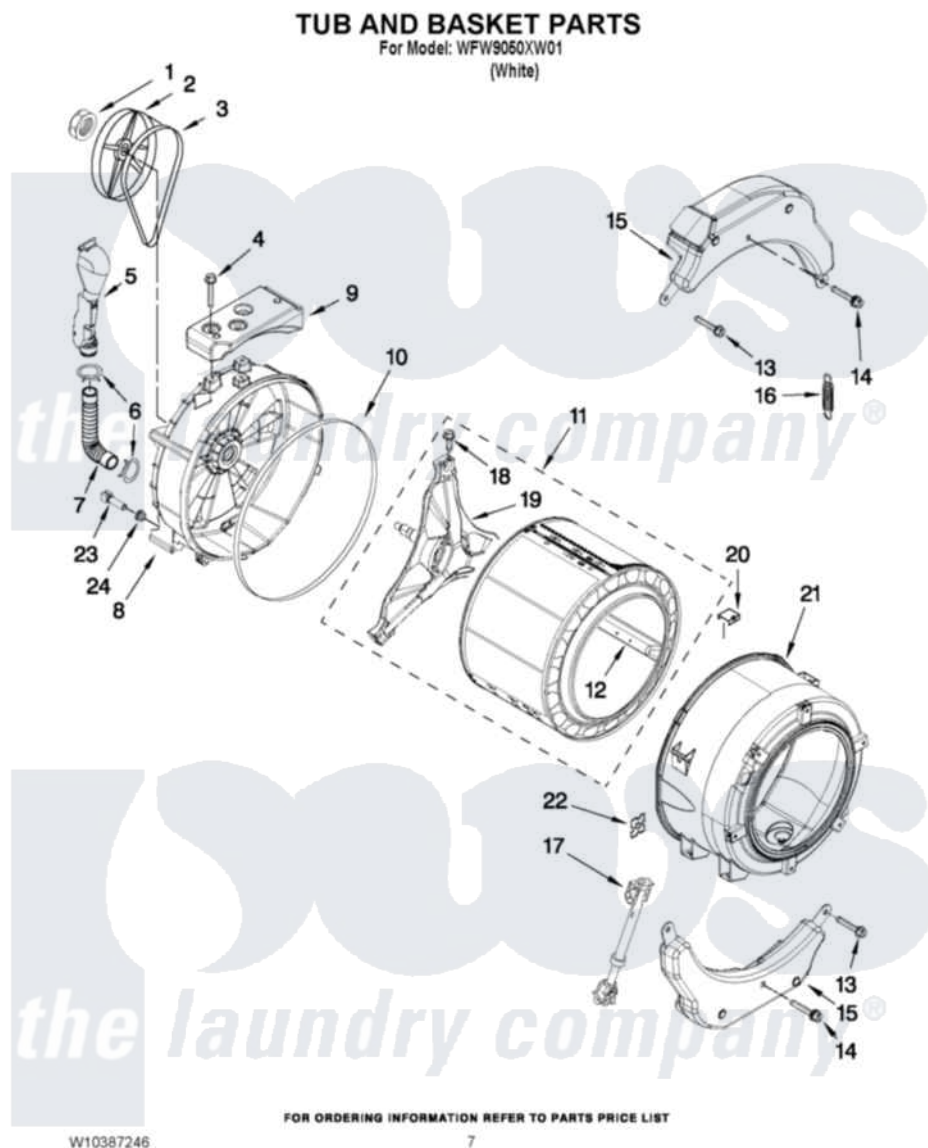

# Whirlpool WFW9050XW01 06 - TUB AND BASKET PARTS

Whirlpool [Residential Whirlpool WFW9050XW01 Washer Parts](#) Parts Diagram 06 - TUB AND BASKET PARTS  
Click on the part number to view part

Item	Original Part Number	Replaced By	Status	Part Description
1	8533999	<a href="#">W10283361</a>		Nut, Pulley
2	<a href="#">8540088C</a>			Pulley
3	<a href="#">8540101</a>			Belt, Drive
4	<a href="#">W10246531</a>			Screw, Rear Counterweight
5	<a href="#">W10142720</a>			Pipe, Ventilation
6	8540010	<a href="#">W10208156</a>		Clamp
7	<a href="#">8540019</a>			Hose, Exhaust
8	W10200751	<a href="#">W10285625</a>		Tub-Outer
9	<a href="#">W10200747</a>			Counterweight, Rear
10	8540090	<a href="#">W10111158</a>		Gasket
11	<a href="#">W10202459</a>			Basket, Complete
12	<a href="#">8540360</a>			Baffle, Tub
13	W10094780	<a href="#">W10182109</a>		Screw-Kit
14	<a href="#">W10259288</a>			Bolt Assembly, Counterweight Center Hole
15	<a href="#">W10223198</a>			Counterweight, Front
16	W10010360	<a href="#">280159</a>		Spring

17	<a href="#">W10261477</a>		Shock Absorber
18	<a href="#">8540382</a>		Screw
19	<a href="#">W10202464</a>		Crosspiece Assembly
20	<a href="#">8540092</a>		Clamp, Tub
21	W10303340	<a href="#">W10313497</a>	Tub-Outer
22	8540072	<a href="#">8182512</a>	Nut, Push-In
23	W10176659	<a href="#">8181705</a>	Ntc
24	<a href="#">8540766</a>		Seal, Rubber