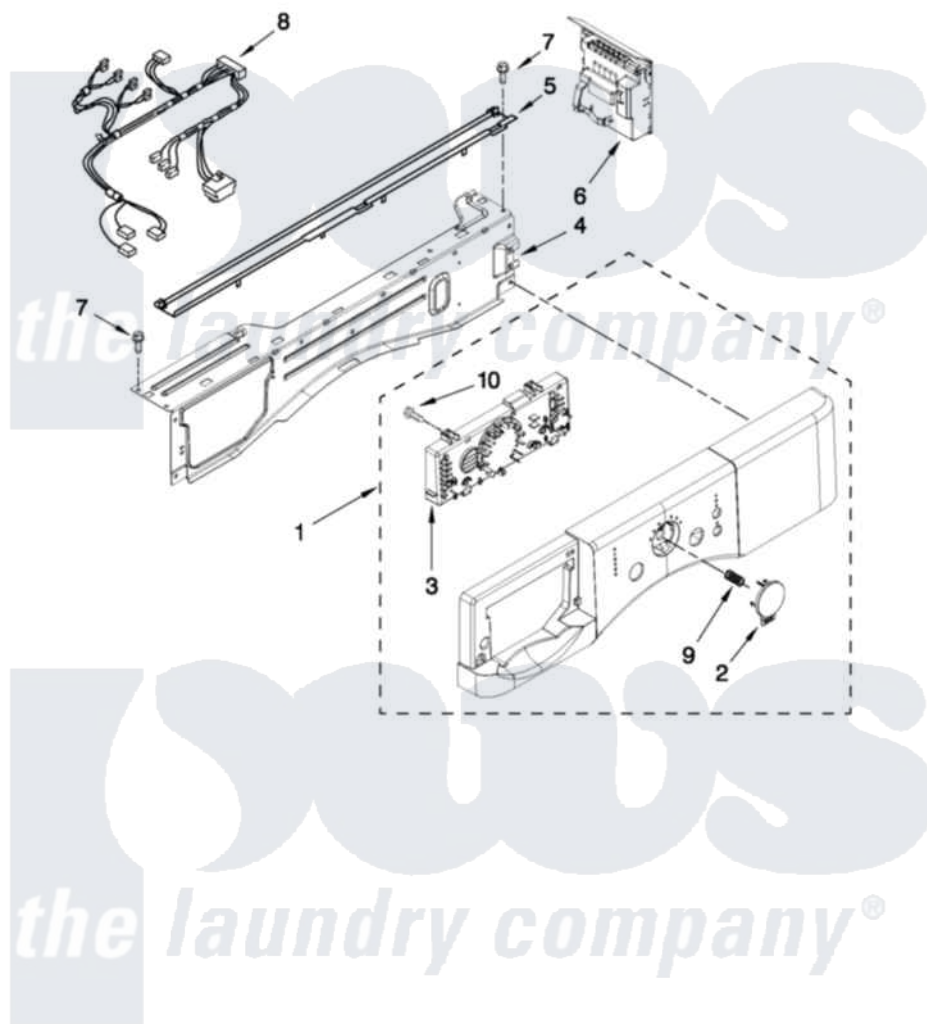

Whirlpool WFW9050XW02 03 - CONTROL PANEL PARTS

CONTROL PANEL PARTS

For Model: WFW9050XW02
(White)

FOR ORDERING INFORMATION REFER TO PARTS PRICE LIST

4

W10434523

[Whirlpool Residential Whirlpool WFW9050XW02 Washer Parts](#) Parts Diagram 03 - CONTROL PANEL PARTS

[Click on the part number to view part](#)

Item	Original Part Number	Replaced By	Status	Part Description
1	W10325319			Console
2	W10212800			Button, Cycle
3	W10212764			User Interface
4	W10240776			Brace, Top Front
5	8540839			Channel, Water
6	W10422751			Microcomputer, Machine Control
7	W10015090	489442		Screw 3 2217757 Roller, Front
8	W10269290			Harness, Wiring
9	W10215807			Spring, Cycle Button
10	W10006580			Screw, M3-1.12 X12 Pn 6l Spl