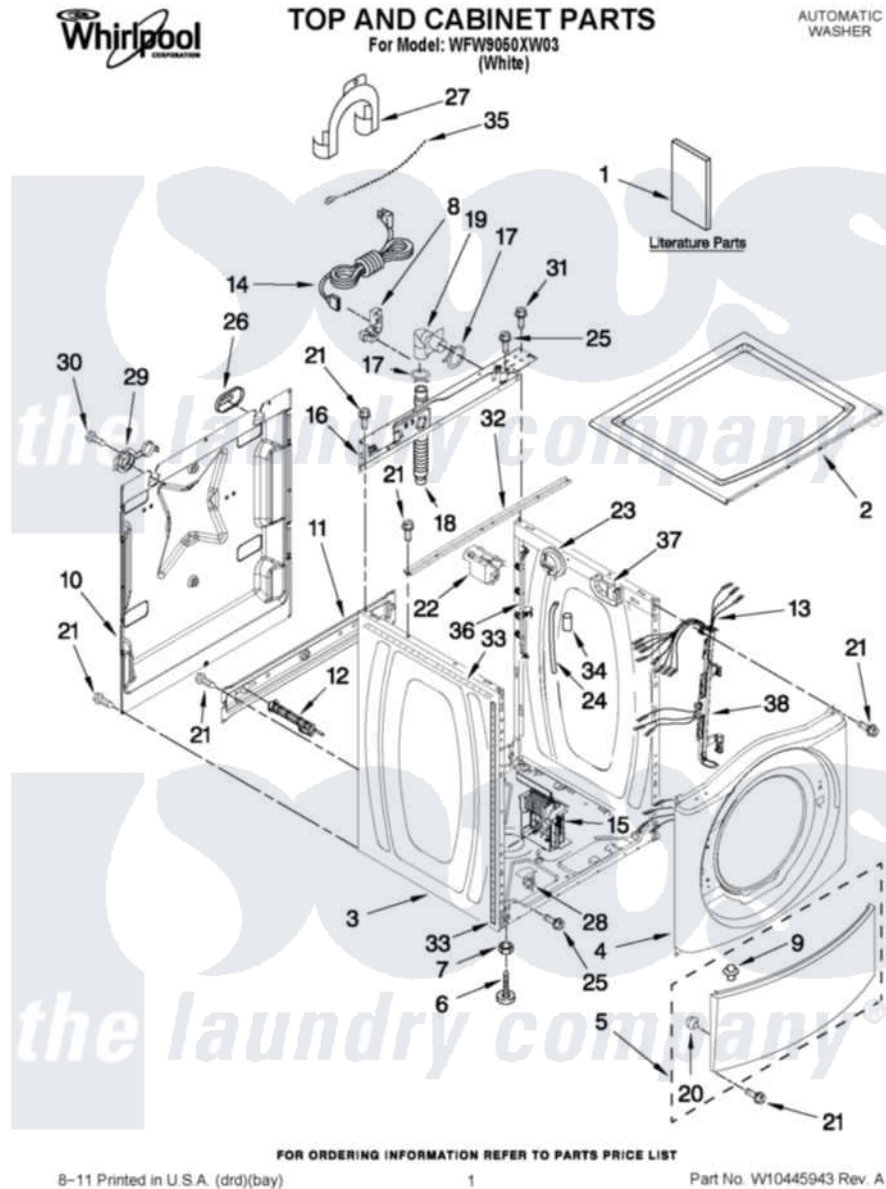

Whirlpool WFW9050XW03 01 - TOP AND CABINET PARTS

Whirlpool [Residential Whirlpool WFW9050XW03 Washer Parts](#) Parts Diagram 01 - TOP AND CABINET PARTS
Click on the part number to view part

Item	Original Part Number	Replaced By	Status	Part Description
1	W10408696		Not Available	INSTALLATION INSTRUCTIONS
"	W10417737		Not Available	USE & CARE GUIDE
"	W10252711		Not Available	TECH SHEET
"	W10417728		Not Available	ENERGY GUIDE
2	W10303994			Top
3	W10410294			Cabinet
4	W10306821	W10297648		Panel, Front
5	8540813	8540664		Toe Panel
6	W10245373			Foot, Leveling
7	3359452			Nut, Lock
8	W10110676	8182635		Strain Relief
9	8518891			Rivet
10	W10258341			Panel, Rear
11	W10189657			Brace, Transport
12	W10251449	W10285622		Bolt
13	W10239822			Harness, Wiring

14	W10205500	W10205499	Cord, Power
15	W10384843		Motor Control Unit
16	W10299495		Brace, Rear
17	356138		Clamp, Hose
18	W10281257	8181737	Hose, Drain
19	W10003260	8181738	Connector, Hose Outlet
20	238614		Bumper And Isolation
21	W10015090	489442	Screw 3 2217757 Roller, Front
22	W10339736		Filter, Interference
23	W10239066		Switch, Pressure
24	8540294		Hose, Pressure Switch
25	8540479		Screw, Grounding
26	8540268		Cover, Transport
27	8540021	W10280024	U-Bend, Drain Hose
28	W10085220		Microswitch
29	8540728	8182699	Grommet, Cord Support
30	8540727	8182201	Screw, 3 X 8 mm
31	8540329		Screw, 8-18 X 7/16
32	8540721		Brace, Top
33	8318396		Foam-Seal
34	2161302	2162499	Sleeve, Suction Line
35	3347868	W10339879	Tie, Cable
36	W10168547		Harness Channel, Side Rear
37	8540644		Bracket-Suspension Spring
38	W10168546		Harness Channel, Side Front