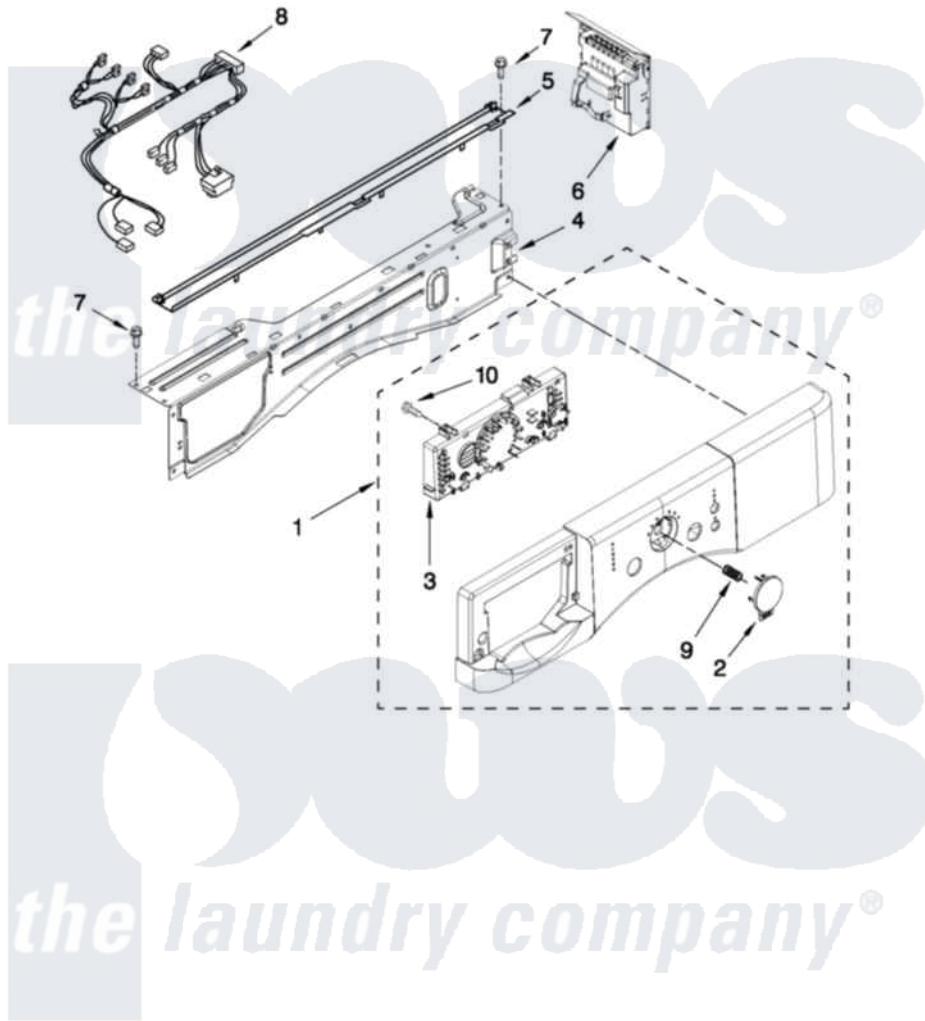

# Whirlpool WFW9050XW03 03 - CONTROL PANEL PARTS

## CONTROL PANEL PARTS

For Model: WFW9050XW03  
(White)

FOR ORDERING INFORMATION REFER TO PARTS PRICE LIST

4

W10445943

[Whirlpool Residential Whirlpool WFW9050XW03 Washer Parts](#) Parts Diagram 03 - CONTROL PANEL PARTS

[Click on the part number to view part](#)

Item	Original Part Number	Replaced By	Status	Part Description
1	<a href="#">W10325319</a>			Console
2	<a href="#">W10212800</a>			Button, Cycle
3	<a href="#">W10212764</a>			User Interface
4	<a href="#">W10240776</a>			Brace, Top Front
5	<a href="#">8540839</a>			Channel, Water
6	<a href="#">W10422751</a>			Microcomputer, Machine Control
7	W10015090	<a href="#">489442</a>		Screw 3 2217757 Roller, Front
8	<a href="#">W10269290</a>			Harness, Wiring
9	<a href="#">W10215807</a>			Spring, Cycle Button
10	<a href="#">W10006580</a>			Screw, M3-1.12 X12 Pn 6l Spl