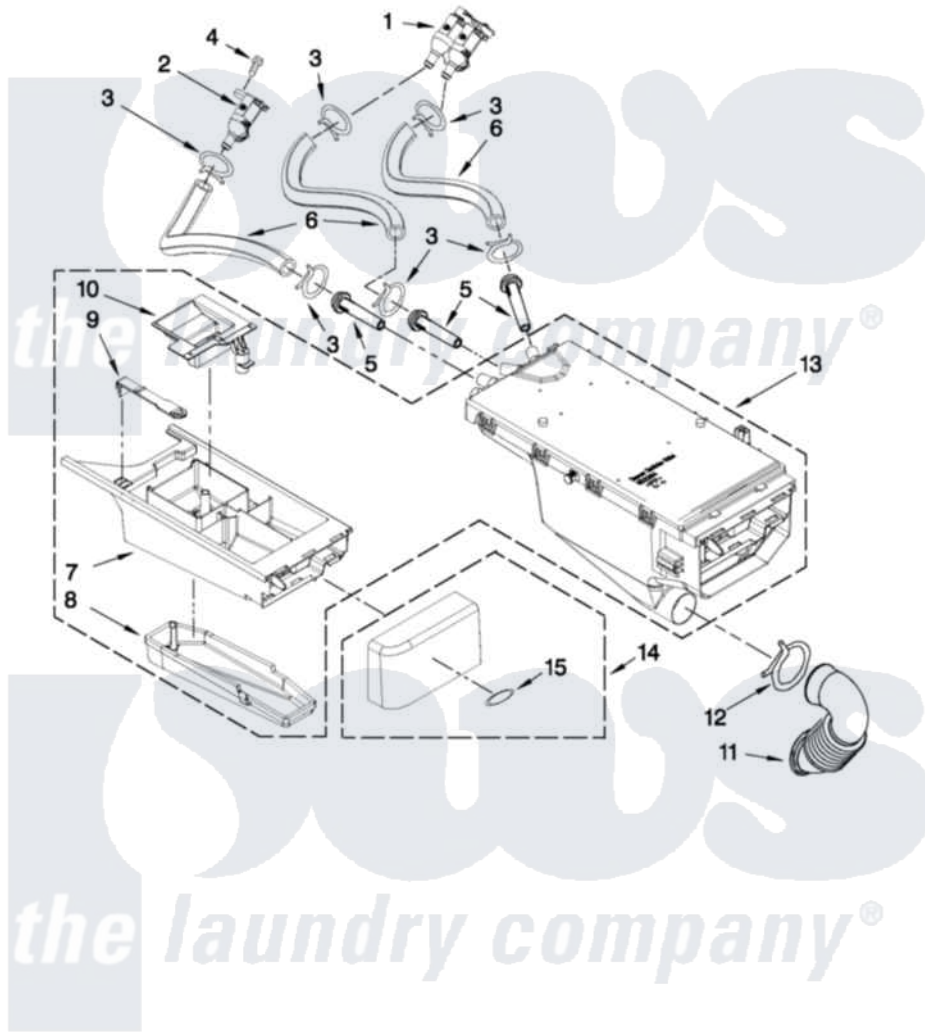

Whirlpool WFW9050XW03 04 - DISPENSER PARTS

DISPENSER PARTS

For Model: WFW9050XW03
(White)

FOR ORDERING INFORMATION REFER TO PARTS PRICE LIST

W10445943

5

Whirlpool [Residential Whirlpool WFW9050XW03 Washer Parts](#) Parts Diagram 04 - DISPENSER PARTS
Click on the part number to view part

Item	Original Part Number	Replaced By	Status	Part Description
1	W10212596			Valve, Water Inlet
2	W10212598			Valve, Water Inlet
3	370450	596669		Clamp, Manifold
4	8540513	8182214		Screw
5	8183181			Nozzle, Inlet
6	W10212611			Hose, Valve To Dispenser
7	8540402			Drawer, Detergent
8	8540399			Cover, Detergent Drawer
9	W10003170	8181721		Hook, Drawer
10	8540429			Siphon, Bleach/Softener
11	8540063			Hose, Dispenser To Tub
12	8281276			Clamp, Hose
13	W10399327			Dispenser, Complete
14	W10304015			Handle, Drawer
15	W10117943	8303811		Badge, Assembly