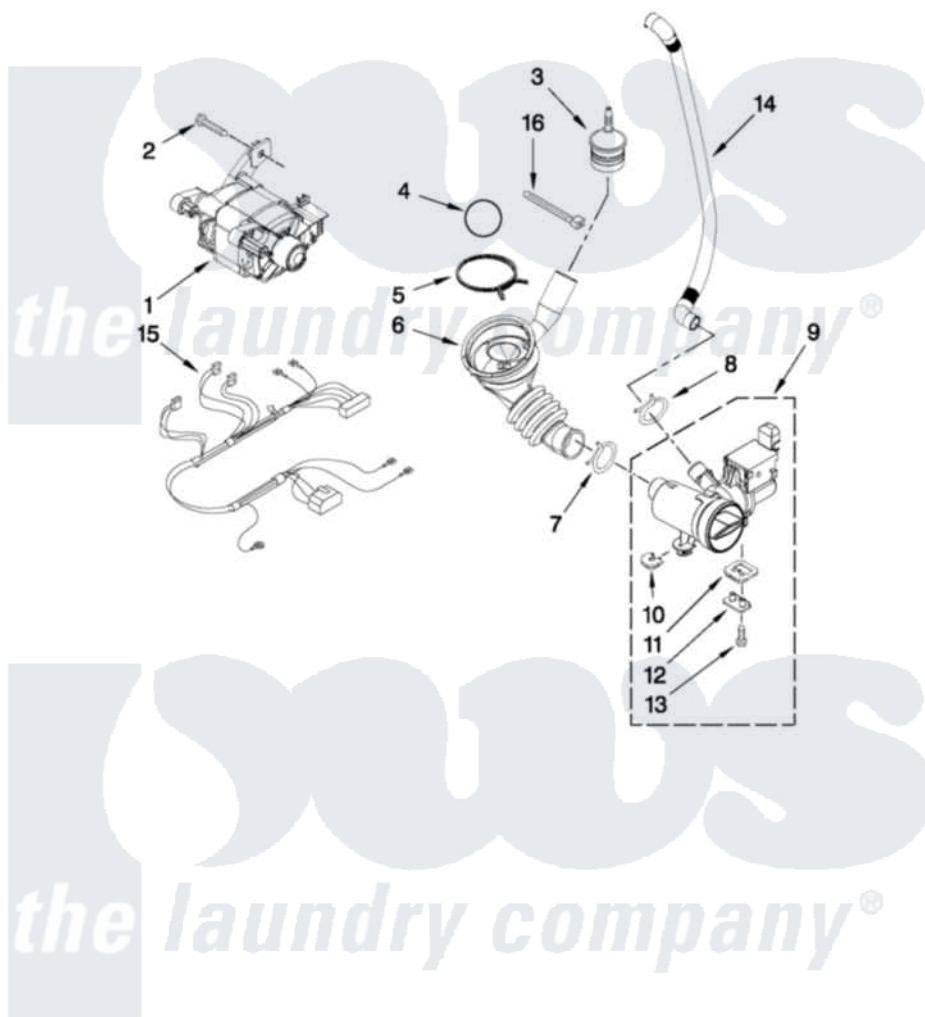

Whirlpool WFW9050XW03 05 - PUMP AND MOTOR PARTS

PUMP AND MOTOR PARTS

For Model: WFW9050XW03
(White)

FOR ORDERING INFORMATION REFER TO PARTS PRICE LIST

6

W10445943

Whirlpool [Residential Whirlpool WFW9050XW03 Washer Parts](#) Parts Diagram 05 - PUMP AND MOTOR
PARTS

[Click on the part number to view part](#)

Item	Original Part Number	Replaced By	Status	Part Description
1	W10171902			Motor, Drive
2	8540134			Bolt, Motor
3	W10405608			Air Trap
4	8540013			Ball
5	8181734	696392		Hose Clamp
6	8540012			Hose, Tub To Pump
7	370448	616099		Clamp
8	W10245724	285655		Clamp, Hose
9	W10130913			Pump
10	W10034820			Foot, Rubber
11	W10034830			Foot, Rubber
12	8540033			Cap, Right Foot
13	8533964			Screw, 10-16 X 1.25
14	W10272563			Hose, Drain- Inner
15	W10201879			Harness, Motor
16	2262071			Cable Tie