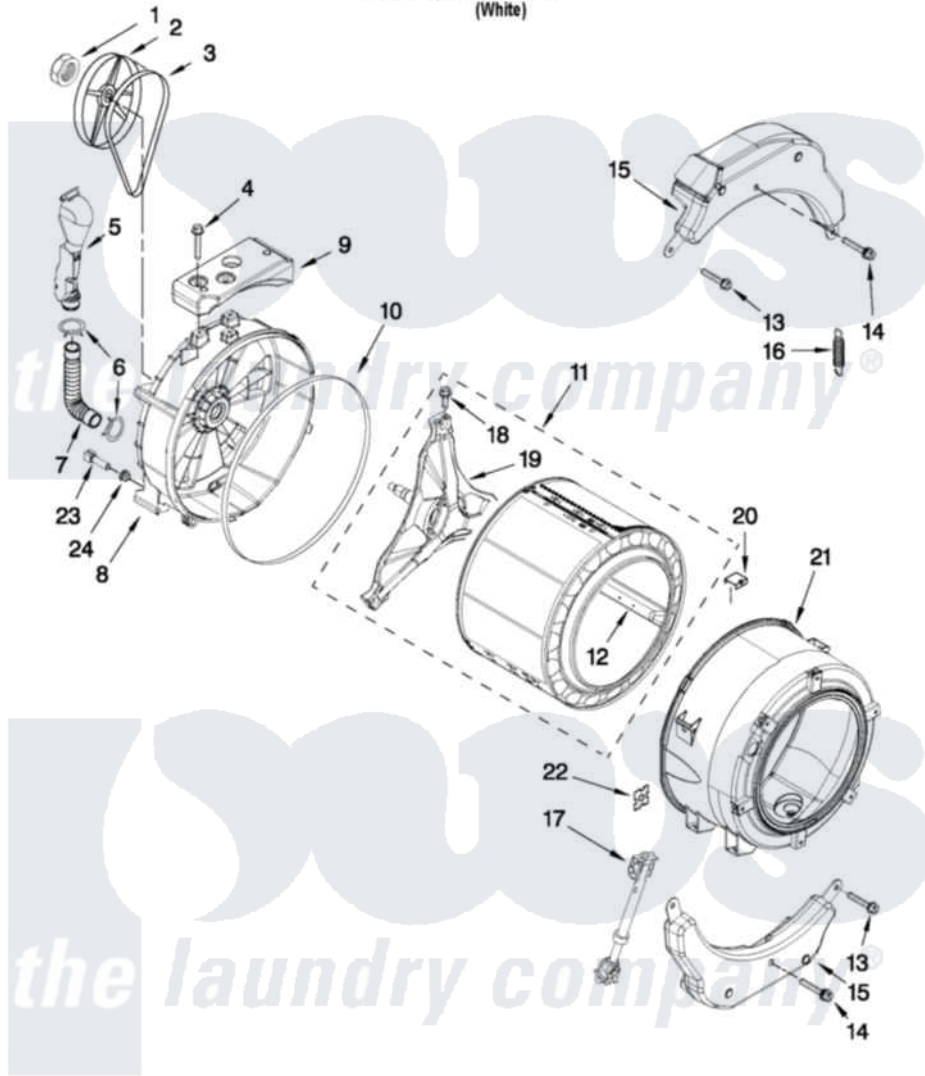

Whirlpool WFW9050XW03 06 - TUB AND BASKET PARTS

TUB AND BASKET PARTS

For Model: WFW9050XW03
(White)

FOR ORDERING INFORMATION REFER TO PARTS PRICE LIST

W10445943

7

Whirlpool [Residential Whirlpool WFW9050XW03 Washer Parts](#) Parts Diagram 06 - TUB AND BASKET PARTS

[Click on the part number to view part](#)

Item	Original Part Number	Replaced By	Status	Part Description
1	8533999	W10283361		Nut, Pulley
2	8540088C			Pulley
3	8540101			Belt, Drive
4	W10246531			Screw, Rear Counterweight
5	W10142720			Pipe, Ventilation
6	8540010	W10208156		Clamp
7	8540019			Hose, Exhaust
8	W10200751	W10285625		Tub-Outer
9	W10200747			Counterweight, Rear
10	8540090	W10111158		Gasket
11	W10202459			Basket, Complete
12	8540360			Baffle, Tub
13	W10094780	W10182109		Screw-Kit
14	W10259288			Bolt Assembly, Counterweight Center Hole
15	W10223198			Counterweight, Front
16	W10010360	280159		Spring

17	W10261477		Shock Absorber
18	8540382		Screw
19	W10202464		Crosspiece Assembly
20	8540092		Clamp, Tub
21	W10303340	W10313497	Tub-Outer
22	8540072	8182512	Nut, Push-In
23	W10176659	8181705	Ntc
24	8540766		Seal, Rubber