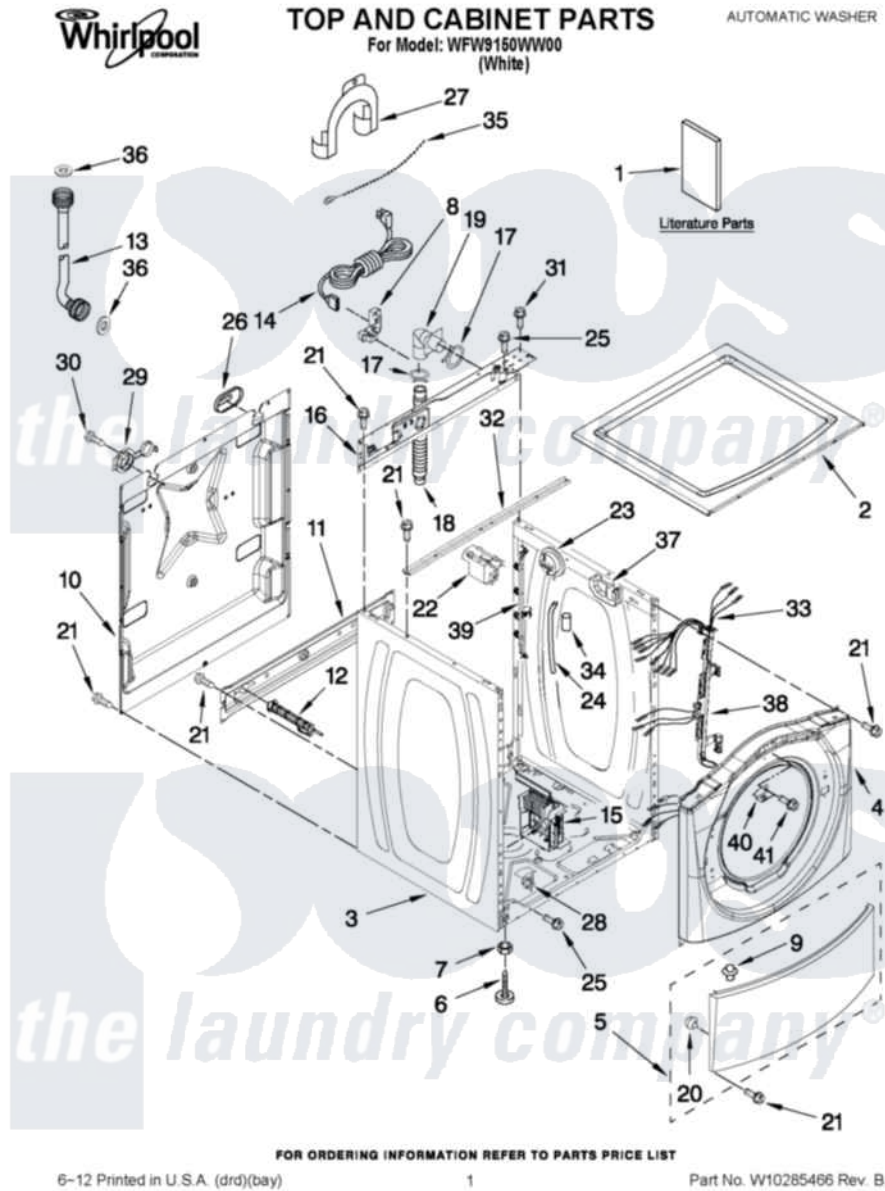

# Whirlpool WFW9150WW00 01 - TOP AND CABINET PARTS

Whirlpool [Residential Whirlpool WFW9150WW00 Washer Parts](#) Parts Diagram 01 - TOP AND CABINET PARTS  
Click on the part number to view part

Item	Original Part Number	Replaced By	Status	Part Description
1	W10252714		Not Available	USE & CARE GUIDE
"	W10252711		Not Available	TECH SHEET
"	W10252712		Not Available	ENERGY GUIDE
2	<a href="#">W10303994</a>			Top
3	W10245758	<a href="#">W10410294</a>		Cabinet
4	W10255250	<a href="#">8540746</a>		Panel
5	8540813	<a href="#">8540664</a>		Toe Panel
6	<a href="#">W10245373</a>			Foot, Leveling
7	<a href="#">3359452</a>			Nut, Lock
8	W10110676	<a href="#">8182635</a>		Strain Relief
9	<a href="#">8518891</a>			Rivet
10	<a href="#">W10258341</a>			Panel, Rear
11	<a href="#">W10189657</a>			Brace, Transport
12	W10251449	<a href="#">W10285622</a>		Bolt
13	W10194208	<a href="#">89503</a>		Hose-Inlet
"	8571378	<a href="#">89503</a>		Hose-Inlet