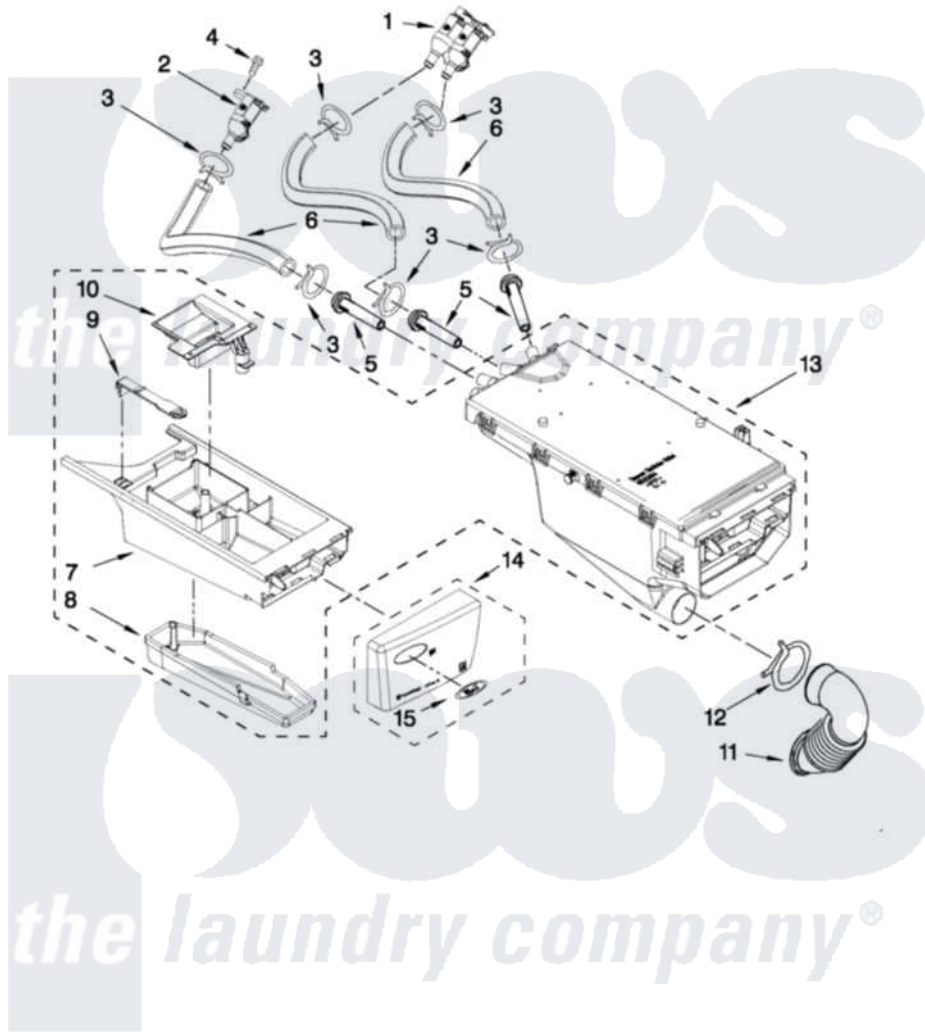

Whirlpool WFW9150WW00 04 - DISPENSER PARTS

DISPENSER PARTS

For Model: WFW9150WW00
(White)

FOR ORDERING INFORMATION REFER TO PARTS PRICE LIST

W10285466

5

Whirlpool [Residential Whirlpool WFW9150WW00 Washer Parts](#) Parts Diagram 04 - DISPENSER PARTS
Click on the part number to view part

| Item | Original Part Number | Replaced By | Status | Part Description |
|------|---------------------------|---------------------------|--------|--------------------------|
| 1 | W10212596 | | | Valve, Water Inlet |
| 2 | W10212598 | | | Valve, Water Inlet |
| 3 | 370450 | 596669 | | Clamp, Manifold |
| 4 | W10137456 | | | Screw, 8-18 X 1/2 |
| 5 | 8183181 | | | Nozzle, Inlet |
| 6 | W10212611 | | | Hose, Valve To Dispenser |
| 7 | 8540402 | | | Drawer, Detergent |
| 8 | 8540399 | | | Cover, Detergent Drawer |
| 9 | W10003170 | 8181721 | | Hook, Drawer |
| 10 | 8540429 | | | Siphon, Bleach/Softener |
| 11 | 8540063 | | | Hose, Dispenser To Tub |
| 12 | 8281276 | | | Clamp, Hose |
| 13 | W10212602 | W10399327 | | Dispenser, Complete |
| 14 | W10212806 | | | Handle, Drawer |
| 15 | W10117943 | 8303811 | | Badge, Assembly |