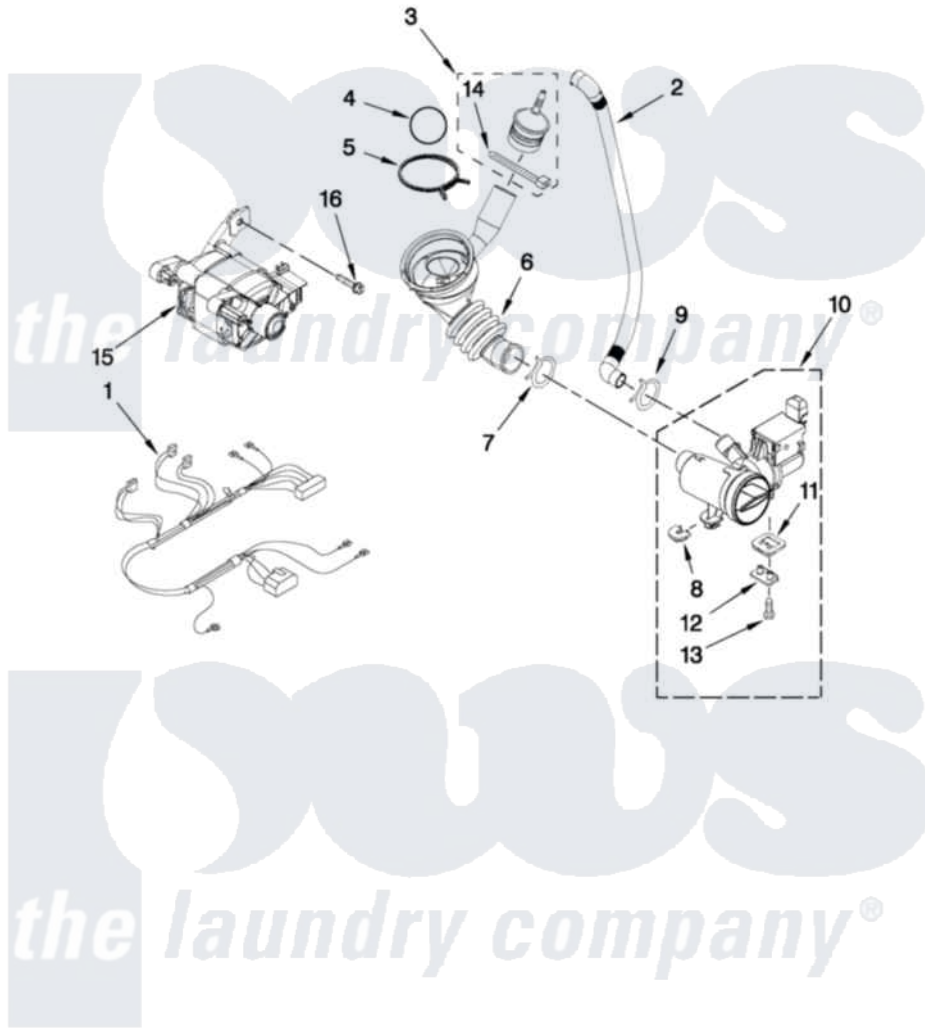

# Whirlpool WFW9150WW00 05 - PUMP AND MOTOR PARTS

## PUMP AND MOTOR PARTS

For Model: WFW9150WW00  
(White)

FOR ORDERING INFORMATION REFER TO PARTS PRICE LIST

6

W10285466

Whirlpool [Residential Whirlpool WFW9150WW00 Washer Parts](#) Parts Diagram 05 - PUMP AND MOTOR  
PARTS

[Click on the part number to view part](#)

Item	Original Part Number	Replaced By	Status	Part Description
1	<a href="#">W10201879</a>			Harness, Motor
2	<a href="#">W10272563</a>			Hose, Drain- Inner
3	<a href="#">W10405608</a>			Air Trap
4	<a href="#">8540013</a>			Ball
5	8181734	<a href="#">696392</a>		Hose Clamp
6	<a href="#">8540012</a>			Hose, Tub To Pump
7	370448	<a href="#">616099</a>		Clamp
8	<a href="#">W10034820</a>			Foot, Rubber
9	W10245724	<a href="#">285655</a>		Clamp, Hose
10	<a href="#">W10130913</a>			Pump
11	<a href="#">W10034830</a>			Foot, Rubber
12	<a href="#">8540033</a>			Cap, Right Foot
13	<a href="#">8533964</a>			Screw, 10-16 X 1.25
14	2232071		Not Available	CABLE TIE
15	<a href="#">W10171902</a>			Motor, Drive
16	<a href="#">8540134</a>			Bolt, Motor