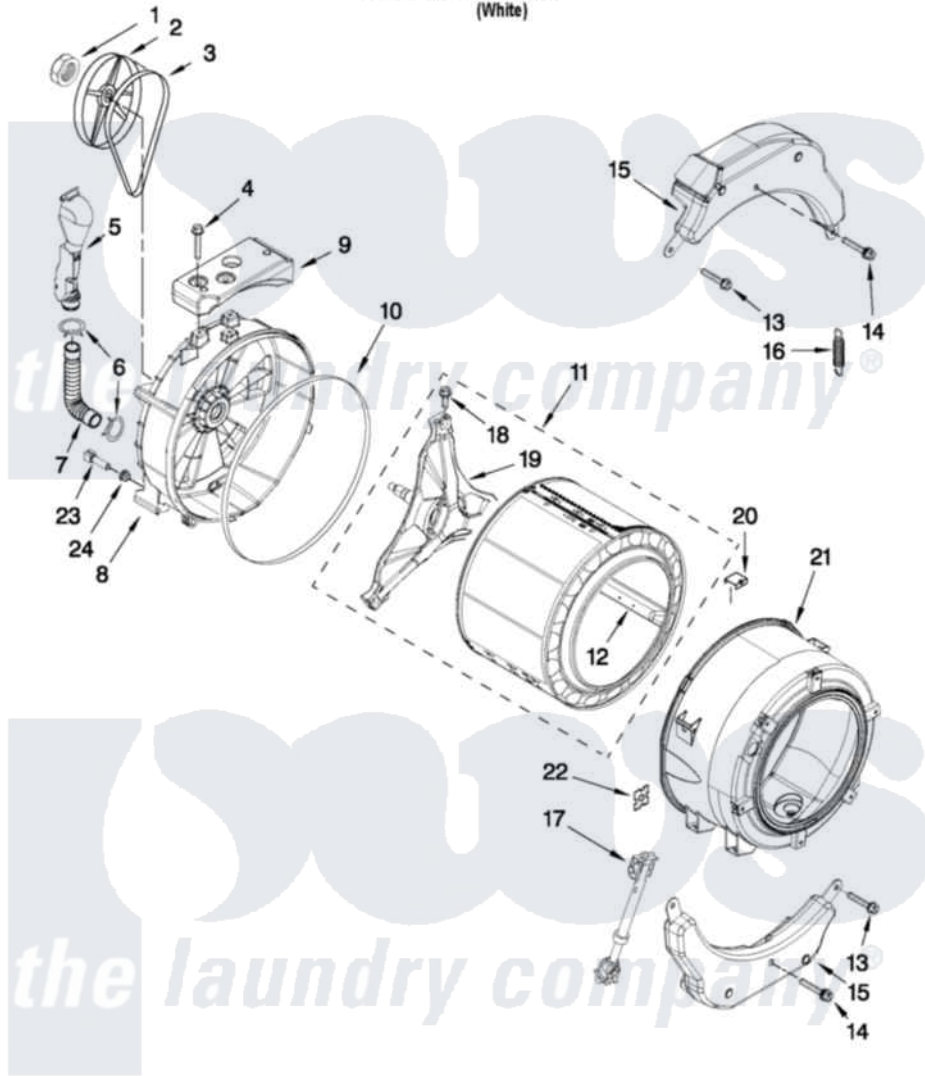

Whirlpool WFW9150WW00 06 - TUB AND BASKET PARTS

TUB AND BASKET PARTS

For Model: WFW9150WW00
(White)

FOR ORDERING INFORMATION REFER TO PARTS PRICE LIST

W10285466

7

Whirlpool [Residential Whirlpool WFW9150WW00 Washer Parts](#) Parts Diagram 06 - TUB AND BASKET PARTS

[Click on the part number to view part](#)

Item	Original Part Number	Replaced By	Status	Part Description
1	8533999	W10283361		Nut, Pulley
2	8540088C			Pulley
3	8540101			Belt, Drive
4	W10246531			Screw, Rear Counterweight
5	W10142720			Pipe, Ventilation
6	8540010	W10208156		Clamp
7	8540019			Hose, Exhaust
8	W10200751	W10285625		Tub-Outer
9	W10200747			Counterweight, Rear
10	8540090	W10111158		Gasket
11	W10202459			Basket, Complete
12	8540360			Baffle, Tub
13	W10094780	W10182109		Screw-Kit
14	W10259288			Bolt Assembly, Counterweight Center Hole
15	W10223198			Counterweight, Front
16	W10010360	280159		Spring

17	W10015830		Shock Absorber
18	8540382		Screw
19	W10202464		Crosspiece Assembly
20	8540092		Clamp, Tub
21	W10289875	W10313497	Tub-Outer
22	8540072	8182512	Nut, Push-In
23	W10176659	8181705	Ntc
24	8540766		Seal, Rubber