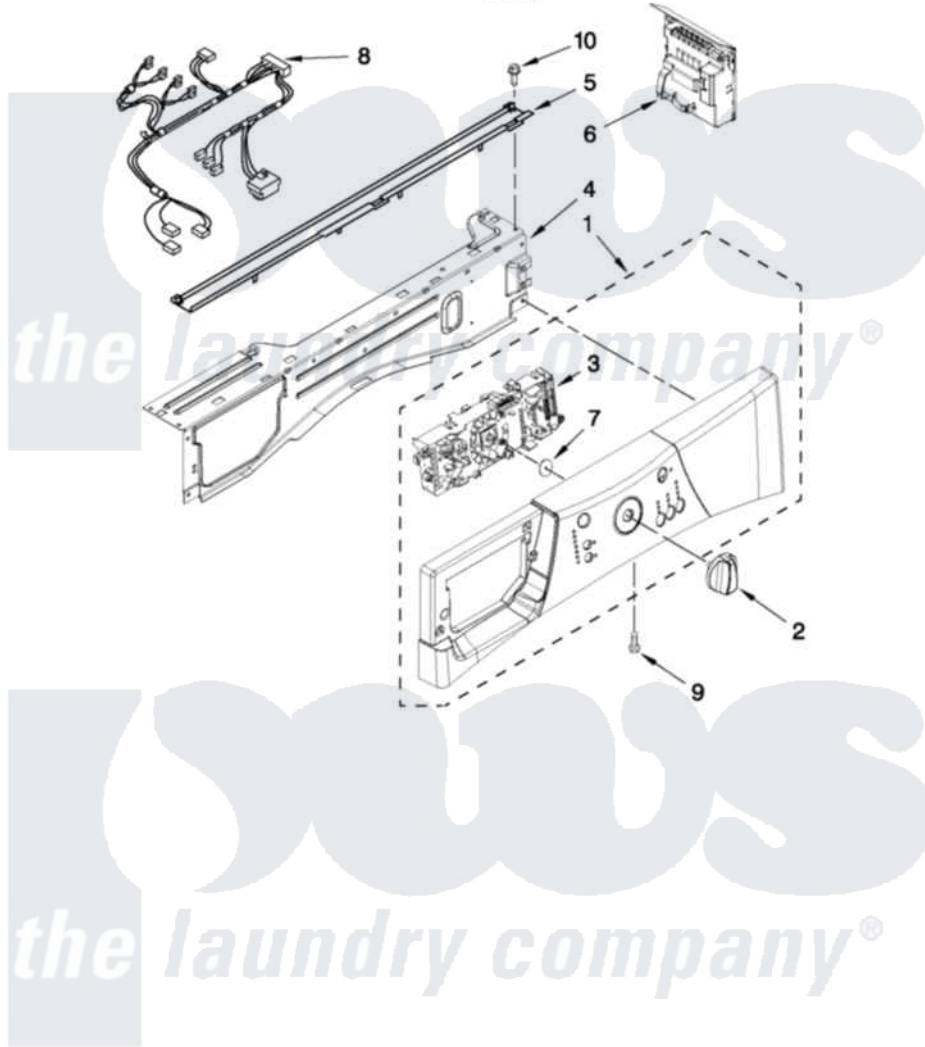

Whirlpool WFW9150WW01 03 - CONTROL PANEL PARTS

CONTROL PANEL PARTS

For Model: WFW9150WW01
(White)

FOR ORDERING INFORMATION REFER TO PARTS PRICE LIST

4

W10315508

Whirlpool [Residential Whirlpool WFW9150WW01 Washer Parts](#) Parts Diagram 03 - CONTROL PANEL PARTS
Click on the part number to view part

Item	Original Part Number	Replaced By	Status	Part Description
1	W10325312			Console
2	W10236098			Knob
3	W10212765			User Interface
4	W10240776			Brace, Top Front
5	8540839			Channel, Water
6	W10309218	W10387706		Control-Elec
7	8572039			Seal, User Interface
8	W10298264			Harness, Wiring
9	8540282	8181661		Screw, Actuator
10	W10015090	489442		Screw 3 2217757 Roller, Front