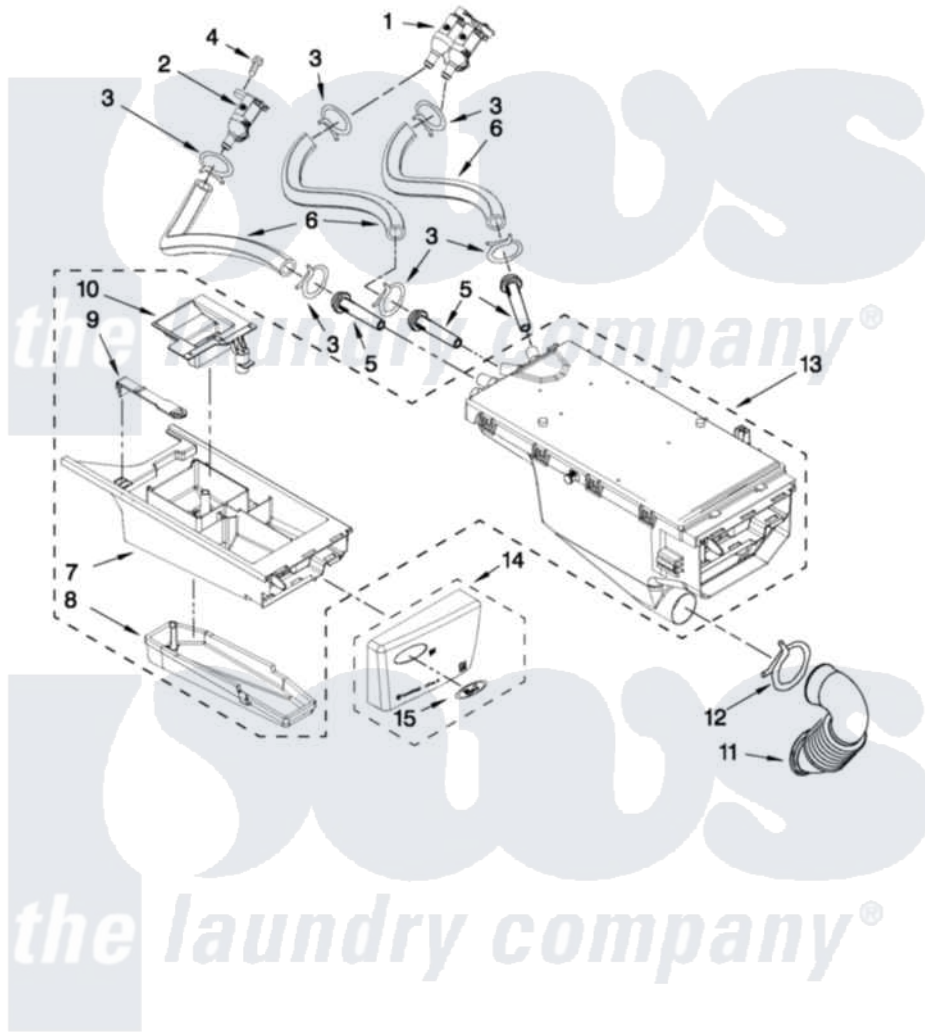

Whirlpool WFW9150WW01 04 - DISPENSER PARTS

DISPENSER PARTS

For Model: WFW9150WW01
(White)

FOR ORDERING INFORMATION REFER TO PARTS PRICE LIST

W10315508

5

Whirlpool [Residential Whirlpool WFW9150WW01 Washer Parts](#) Parts Diagram 04 - DISPENSER PARTS
Click on the part number to view part

Item	Original Part Number	Replaced By	Status	Part Description
1	W10212596			Valve, Water Inlet
2	W10212598			Valve, Water Inlet
3	370450	596669		Clamp, Manifold
4	8540513	8182214		Screw
5	8183181			Nozzle, Inlet
6	W10212611			Hose, Valve To Dispenser
7	8540402			Drawer, Detergent
8	8540399			Cover, Detergent Drawer
9	W10003170	8181721		Hook, Drawer
10	8540429			Siphon, Bleach/Softener
11	8540063			Hose, Dispenser To Tub
12	8281276			Clamp, Hose
13	W10399327			Dispenser, Complete
14	W10212806			Handle, Drawer
15	W10117943	8303811		Badge, Assembly